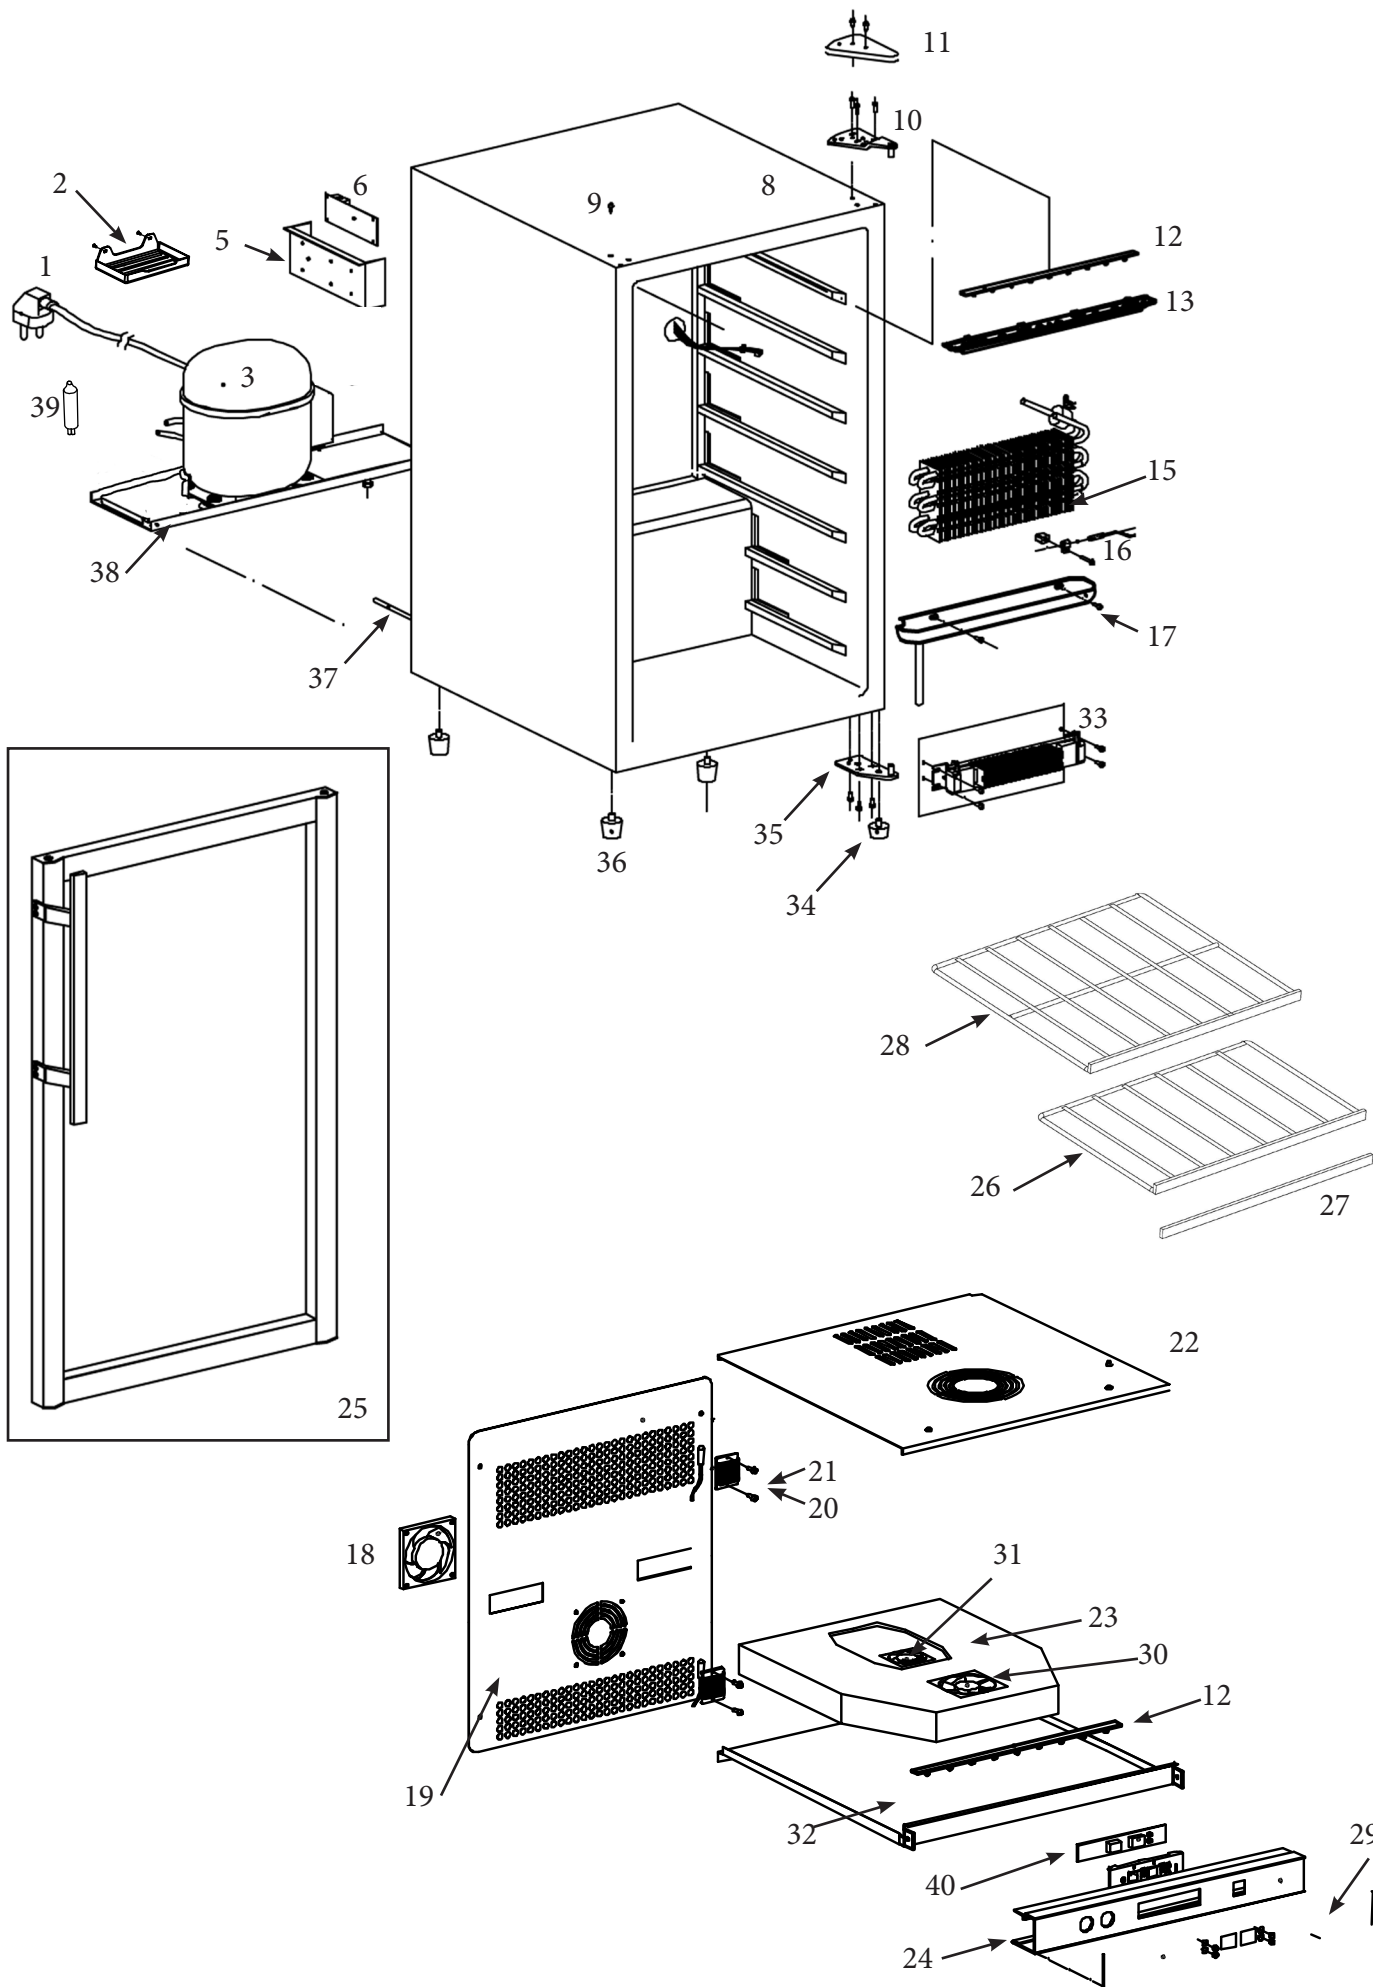

Weinkühl- / Temperierschrank

W 32 compact

Spare parts list and exploded assembly drawing

Art. 477800032

Item	Part No .	Description	Qty	Remark
1	DG2-2.2	Power cord	1	
2	DG13-199	Water tank	1	
3	DG1-96	Compressor	1	R600a
5	DG22-3334	Setting box	1	
6	DG3-302-1	Control board	1	
9	DG13-8	Decorative nail	3	
10	DG14-1.2	Top hinge module	1	
11	DG13-12	Decorative cover	1	
12	DG3-14-W	LED light	2	
13	DG13-129	Lamp cover	1	
15	DG12-50-1	Evaporator	1	
16	DG8-30	Senser	1	L=300mm
17	DG13-458	Water box	1	
18	DG7-41-HB	PTC heater fan	1	
19	DG22-310-1	Air duct board	1	
20	DG8-30	Senser	2	L=300mm
21	DG13-198	Senser cover	2	
22	DG22-312-1	Upper panel for middle airway-board	1	
24	DG13-104	Display s` pport	1	
25	DG23-100-1	Door(vertical handle)	1	
	M130L-001	Gasket	1	
	DG13-285	Handle	1	
26	DG15-43	Half-size shelf	2	
27	DG15-11-1	wooden front trim	6	
28	DG15-42	Full-size shelves	4	
29	DG20-130	Display board	1	
30	DG7-47	Evaporator fan	1	
31	DG7-41-BH	Fan	1	
32	DG22-311-1	Electrical box	1	
33	DG11-18	PTC heater	1	
34	DG13-6.2	Small cabinet leg, BC50N	1	
35	DG14-166	Lower hinge module	1	
36	DG13-6.1	Cabinet leg,BC50	3	
37	DG12-140	Air-circulating pipe	1	
38	DG22-89-1	Compressor bracket	1	
39	DG11-45	Dry filter	1	
40	DG3-002-6	Display PCB board	1	