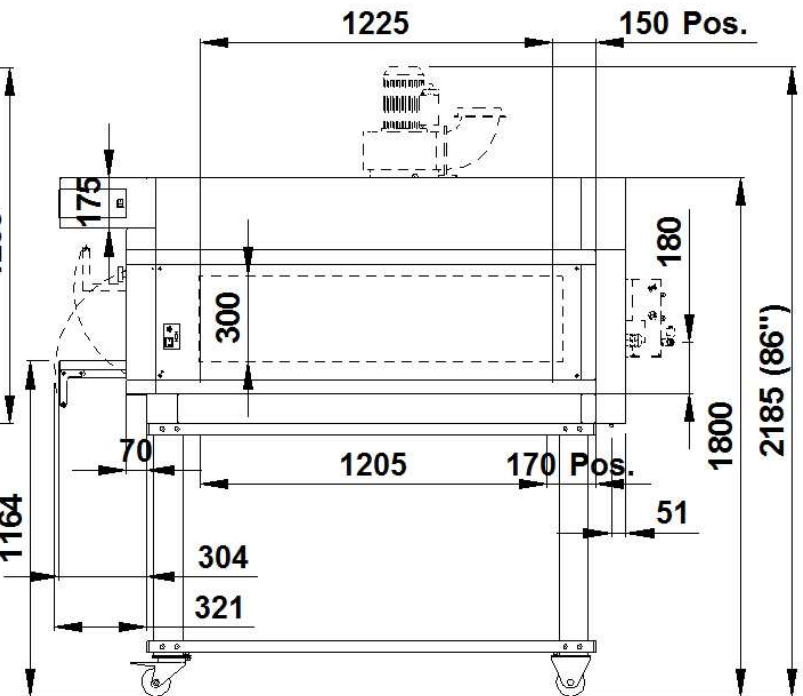

## MORETTI Elektro-Backofen serieS S125E Bakery

[Art. 493300100125]

TOP VIEW

REAR VIEW

RIGHT SIDE VIEW