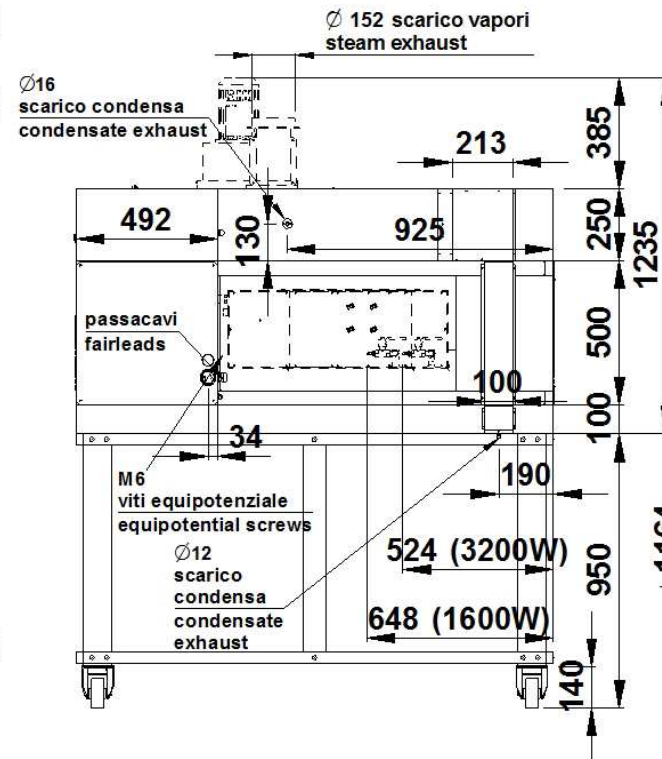

# Masszeichnung

## MORETTI Elektro-Backofen serieS S125E Bakery

[Art. 493300100125]

TOP VIEW

REAR VIEW

RIGHT SIDE VIEW