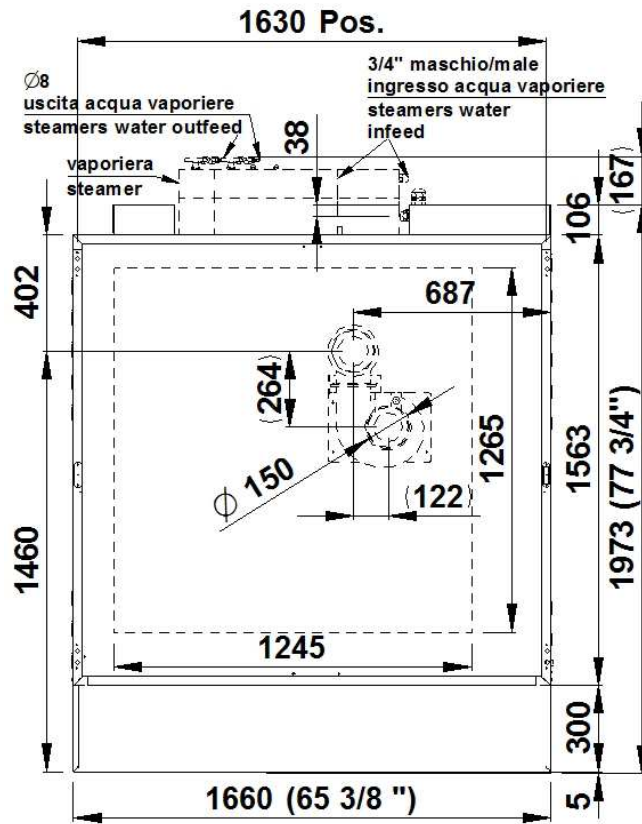

# Masszeichnung

## MORETTI Elektro-Backofen serieS S125E Bakery

[Art. 493300100125]

TOP VIEW

REAR VIEW

RIGHT SIDE VIEW