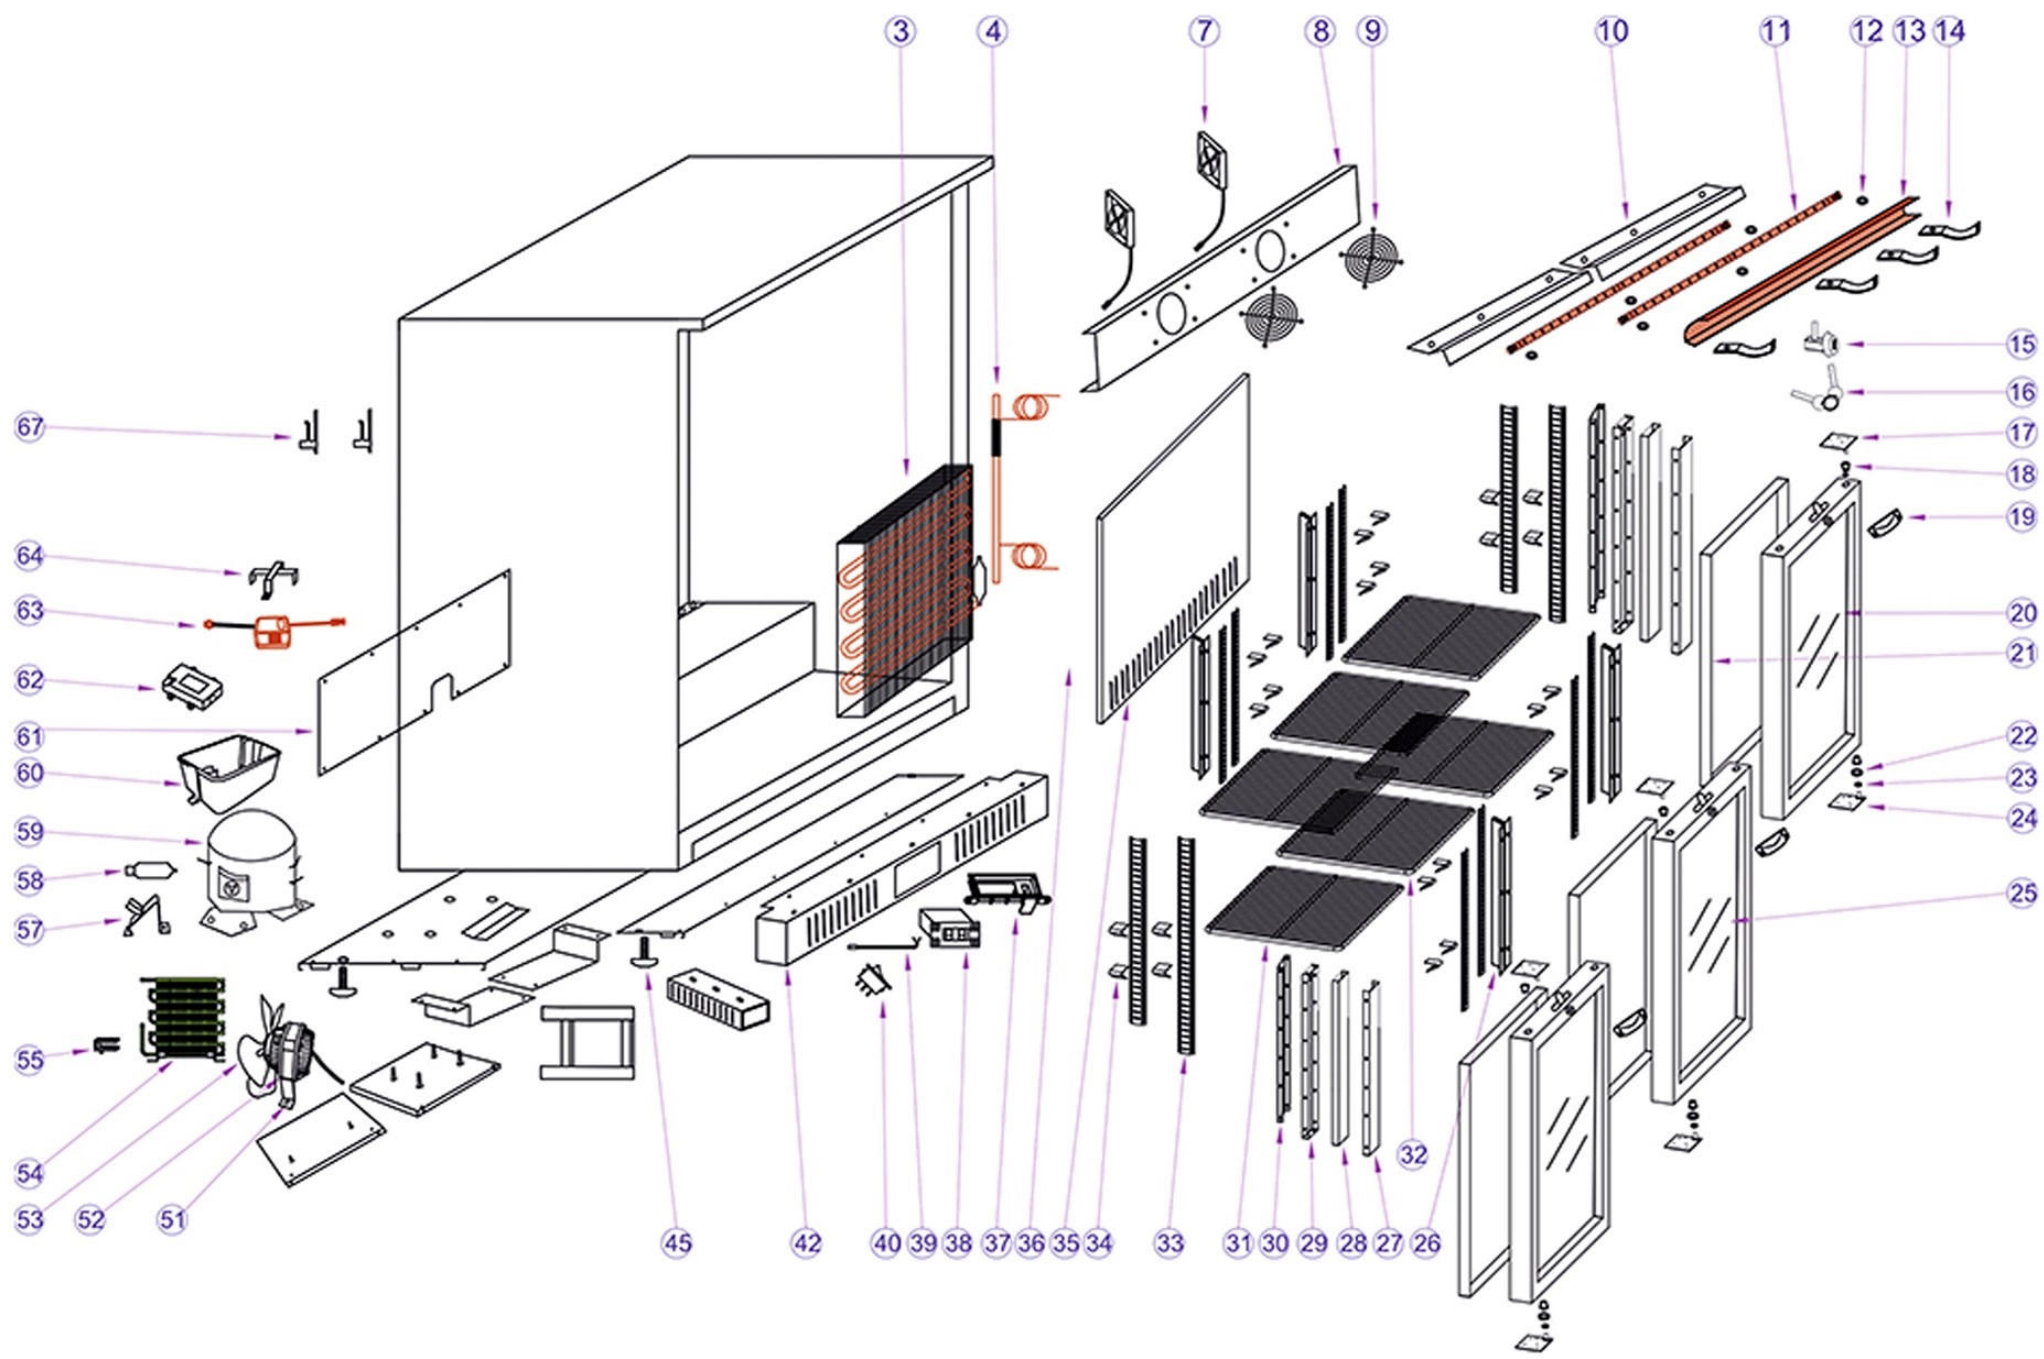

Ersatzteilliste-Explosionszeichnung

Rückbuffet-Unterbauschrank RBS 1355-87-D

[Art. 4358703000]

15868 / DB300H-3

Position	ItemNo	Description
03	14291	Evaporator
04	14528	Heat Exchanger
07	13411	Evaporator Fan
08	13435	Evaporator Fan Cover
09	13561	Finger Guard
10	13727	LED Wire Cover
11	15593	LED Light 540 mm
12	10107	Silicone Pad
13	15416	Lamp Cover
14	15356	End Piece For Lamp Cover
15	10684	Lock
16	10673	Key
17	12956	Top Hinge
18	11960	Door Bushing
19	12682	Handle
20	12335	Glass Door Right
21	12051	Door Gasket
22	10065	Nylon Washer
23	10063	Nylon Washer
24	12750	Bottom Hinge
25	12312	Glass Door Left
26	14961	Middle Shelf Bracket
27	10457	Middle Post Cover
28	11182	Middle Post Foam
29	11184	Middle Post Frame
30	11180	Middle Post
31	15145	Shelf, Side For Db300H
32	15102	Shelf Middle
33	14994	Rail For Shelves
34	15084	Shelf Clip
35	14403	Evaporator Cover
37	13951	Thermostat Box
38	14062	Thermostat XR02CX Blue
	38636	Thermostat Blue
	42057	Thermostat DT-01
39	13873	NTC Probe
	42060	NTC Probe for Thermostat DT-01
40	13748	Light Switch
42	10843	Bottom Panel
45	14558	Adjustable Feet
51	13364	Condenser Fan Foot
52	13371	Condenser Fan Motor
53	13484	Fan Blade 200 mm For CA03
54	14143	Condenser
55	13726	Wire Clamp
57	10048	Dry Filter Bracket
58	15710	Filter Drier
59	11715	Compressor FTH60/A140CY1/LK68CU1 R290
60	11496	Drip Tray
61	10783	Back Plate
62	13652	Junction Box
63	13690	Power Supply
64	10030	Bracket For Power Supply
67	13728	Wire Holder