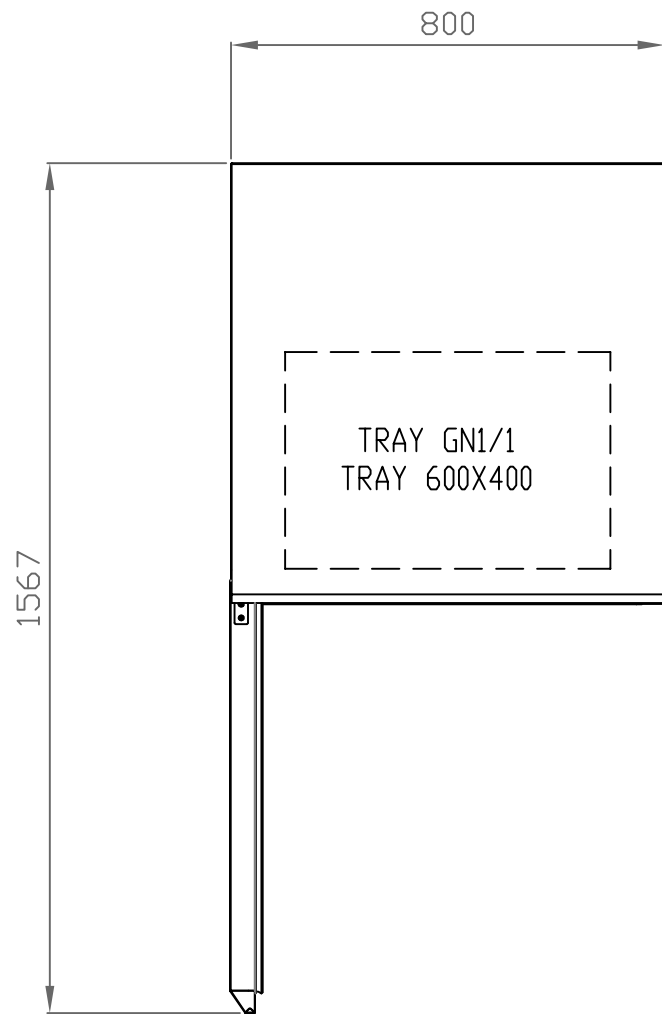

Masszeichnung

Schnellkühler / Schockfroster C5.1 COMPACT

NUOVAIR
INNOVATORS OF REFRIGERATION

by **NordCap**[®]

ALTEZZA CON RUOTE (120 mm): 1025 mm
HEIGHT WITH CASTORS (120 mm): 1025 mm