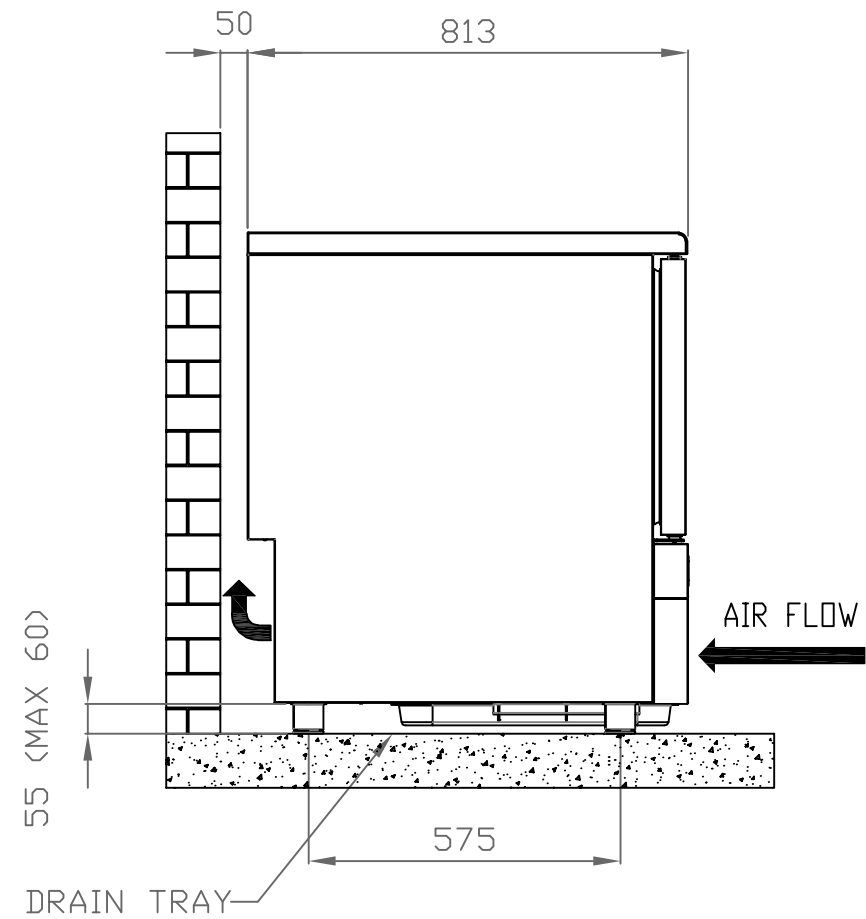

Masszeichnung

Schnellkühler / Schockfroster C5.1 COMPACT

NUOVAIR
INNOVATORS OF REFRIGERATION

by **NordCap**[®]

ALTEZZA CON RUOTE (120 mm): 1025 mm
HEIGHT WITH CASTORS (120 mm): 1025 mm