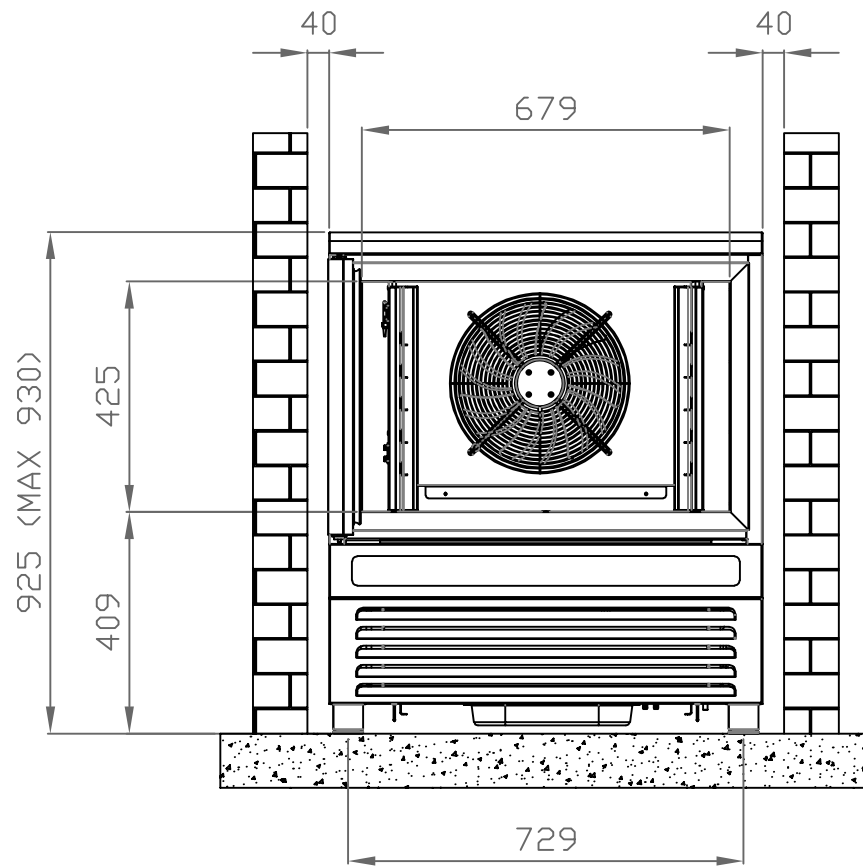

Masszeichnung

Schnellkühler / Schockfroster C5.1 COMPACT

NUOVAIR
INNOVATORS OF REFRIGERATION

by **NordCap**[®]

ALTEZZA CON RUOTE (120 mm): 1025 mm
HEIGHT WITH CASTORS (120 mm): 1025 mm