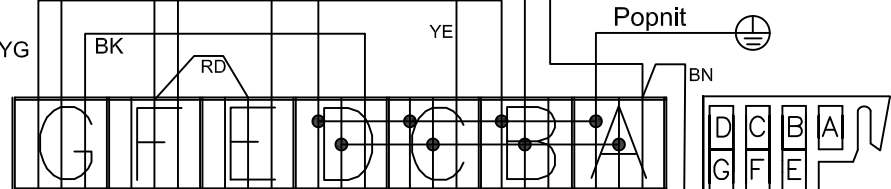

Power cord

Thermostat
7090164

Door switch
7090242

Sensor
0-7211030

Connector
7080084

7010530

LED door light

LED door light