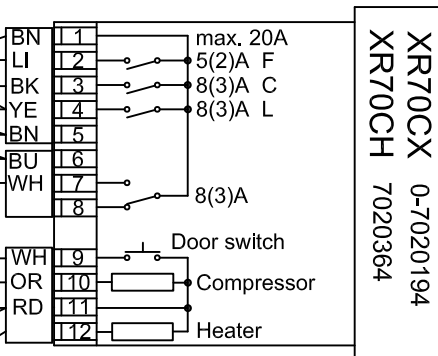

Schaltplan

Weintemperierschrank **WG 185**

[Artikel-Nr.: 477700185]

Plate with heating element
0-8450023-01

Fan 2x12V
7090468

LED light strip
7010541

1006595-01

XR70CX 0-7020194
XR70CH 7020364