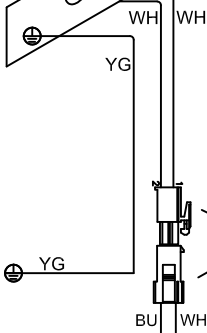

Schaltplan

Weintemperierschrank **WG 185**

[Artikel-Nr.: 477700185]

Plate with heating element
0-8450023-01

Fan 2x12V
7090468

LED light strip
7010541

1006595-01

XR70CX 0-7020194
XR70CH 7020364