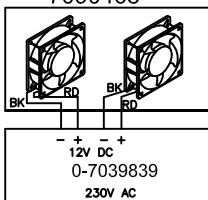

Schaltplan

Weintemperierschrank **WG 185**

[Artikel-Nr.: 477700185]

Plate with heating element
0-8450023-01

Fan 2x12V
7090468

LED light strip
7010541

1006595-01

XR70CX 0-7020194
XR70CH 7020364