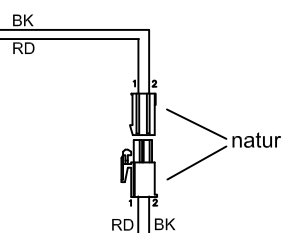

Schaltplan

Weintemperierschrank **WG 185**

[Artikel-Nr.: 477700185]

Plate with heating element
0-8450023-01

Fan 2x12V
7090468

LED light strip
7010541

1006595-01

XR70CX 0-7020194
XR70CH 7020364