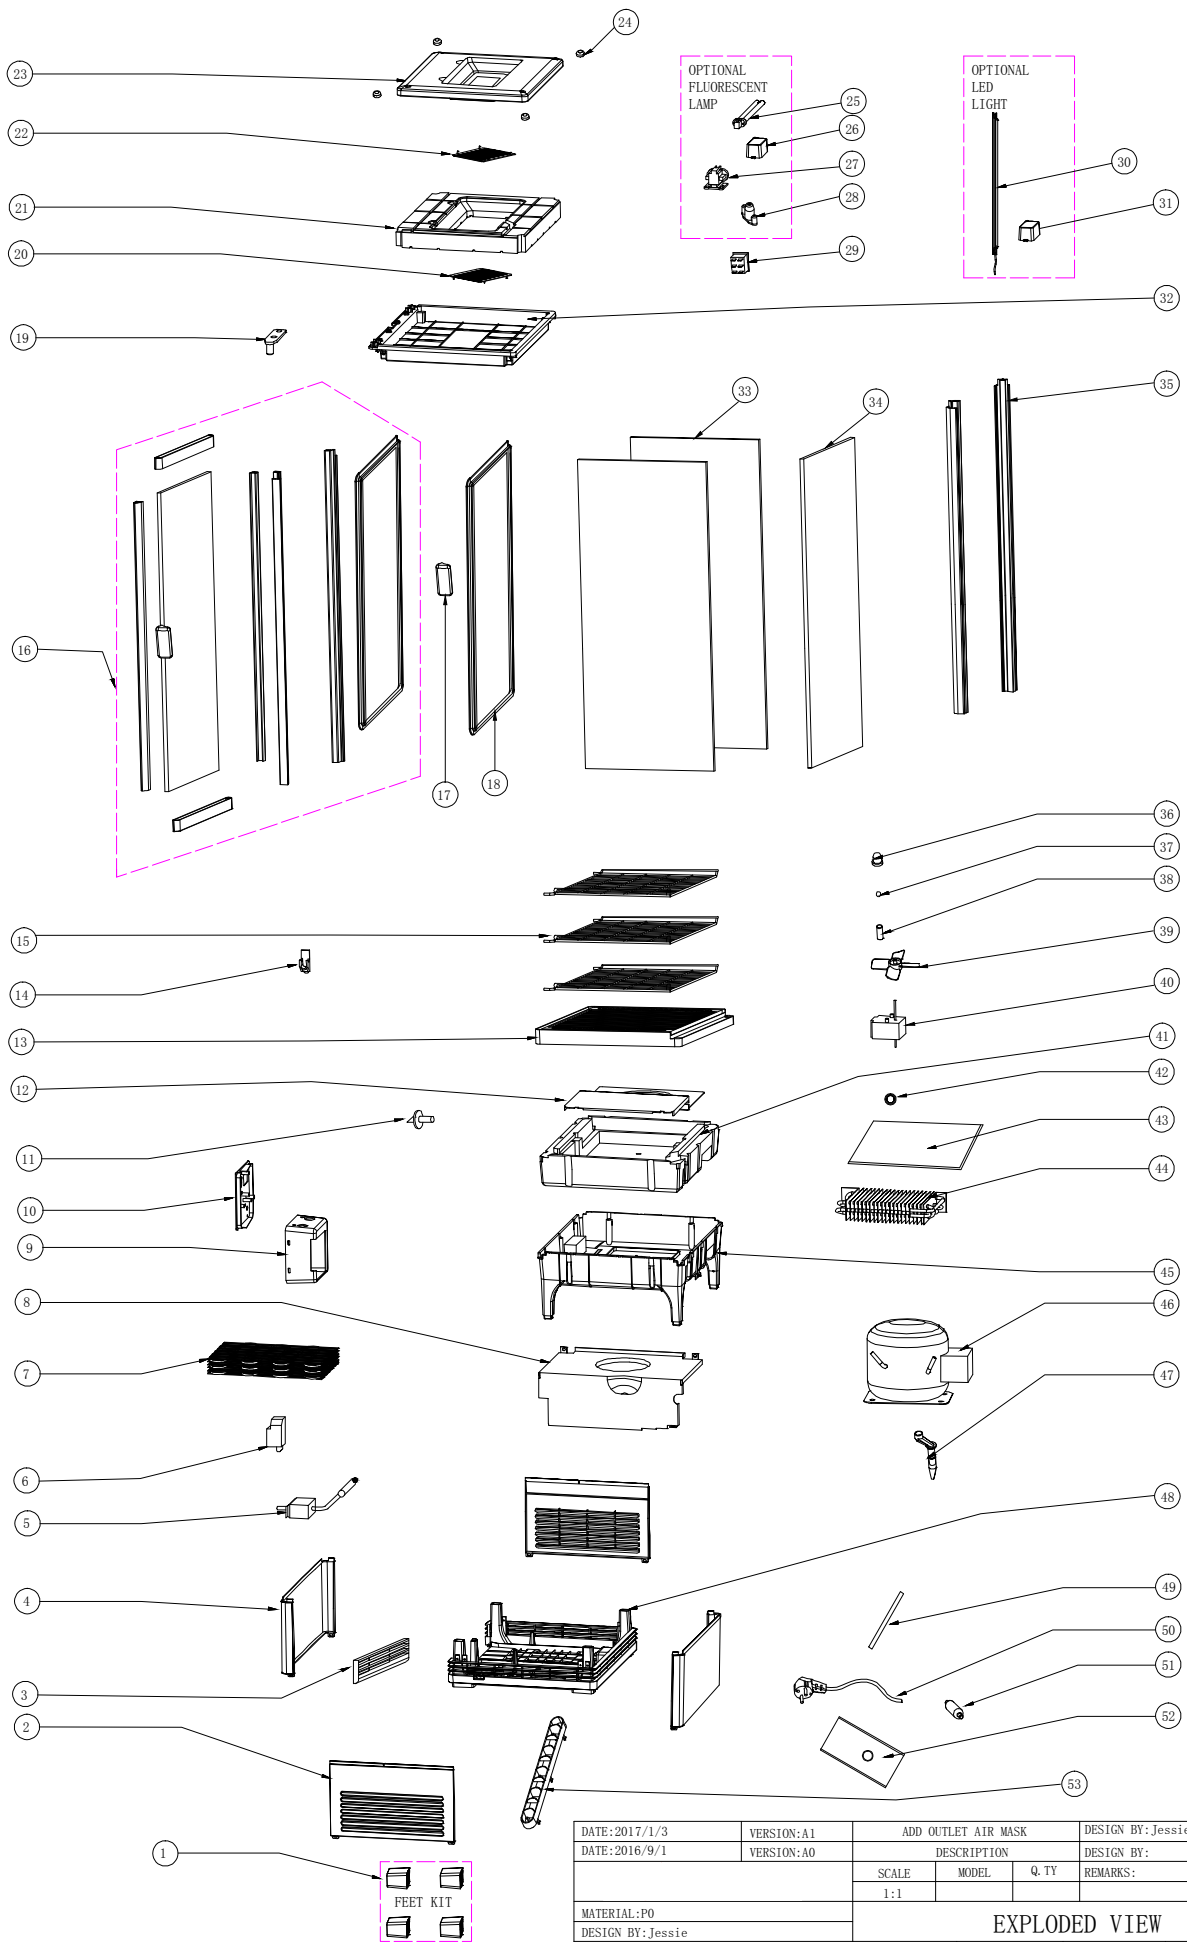

Spare-Parts List and Exploded View

(Ersatzteilliste-Explosionszeichnung)

COOL-LINE-Auftischkühlvitrine **ATV 72**

[Art. 45110105]

DATE: 2017/1/3	VERSION: A1	ADD OUTLET AIR MASK		DESIGN BY: Jessie
DATE: 2016/9/1	VERSION: A0	DESCRIPTION		DESIGN BY:
		SCALE	MODEL	Q. TY
		1:1		REMARKS:
MATERIAL: PO		EXPLODED VIEW		
DESIGN BY: Jessie				
APPROVED BY: Alberto		CATEGORY	TYPE	GROUP
DATE: 2017/1/3		EV	1BB7	PART N° A1 0700