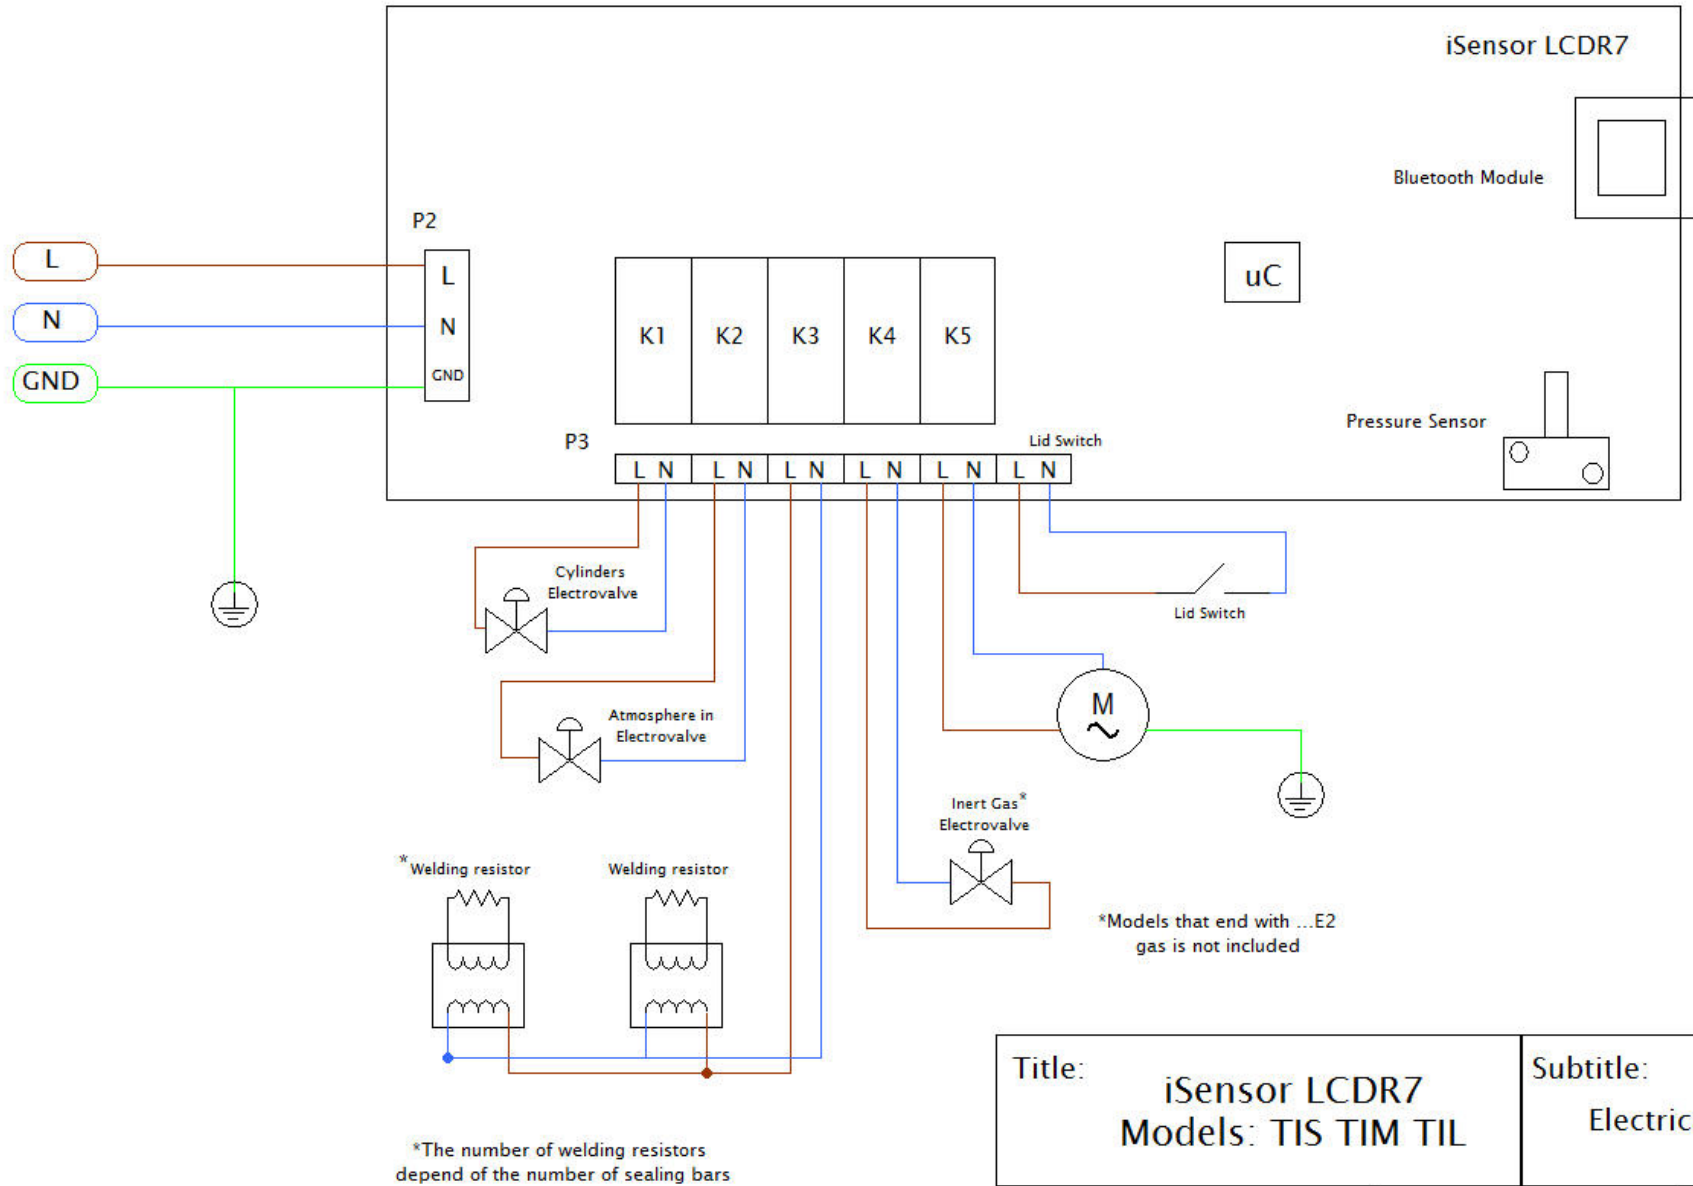

Schaltplan

Vakuuierer iSensor L

[Art. 520000020]

Title: iSensor LCDR7 Models: TIS TIM TIL		Subtitle: Electrical schematic	
Distform FOODSERVICE TECHNOLOGY	Date:	Page:	
	21/08/2019	1 / 1	

Pneumatic diagram