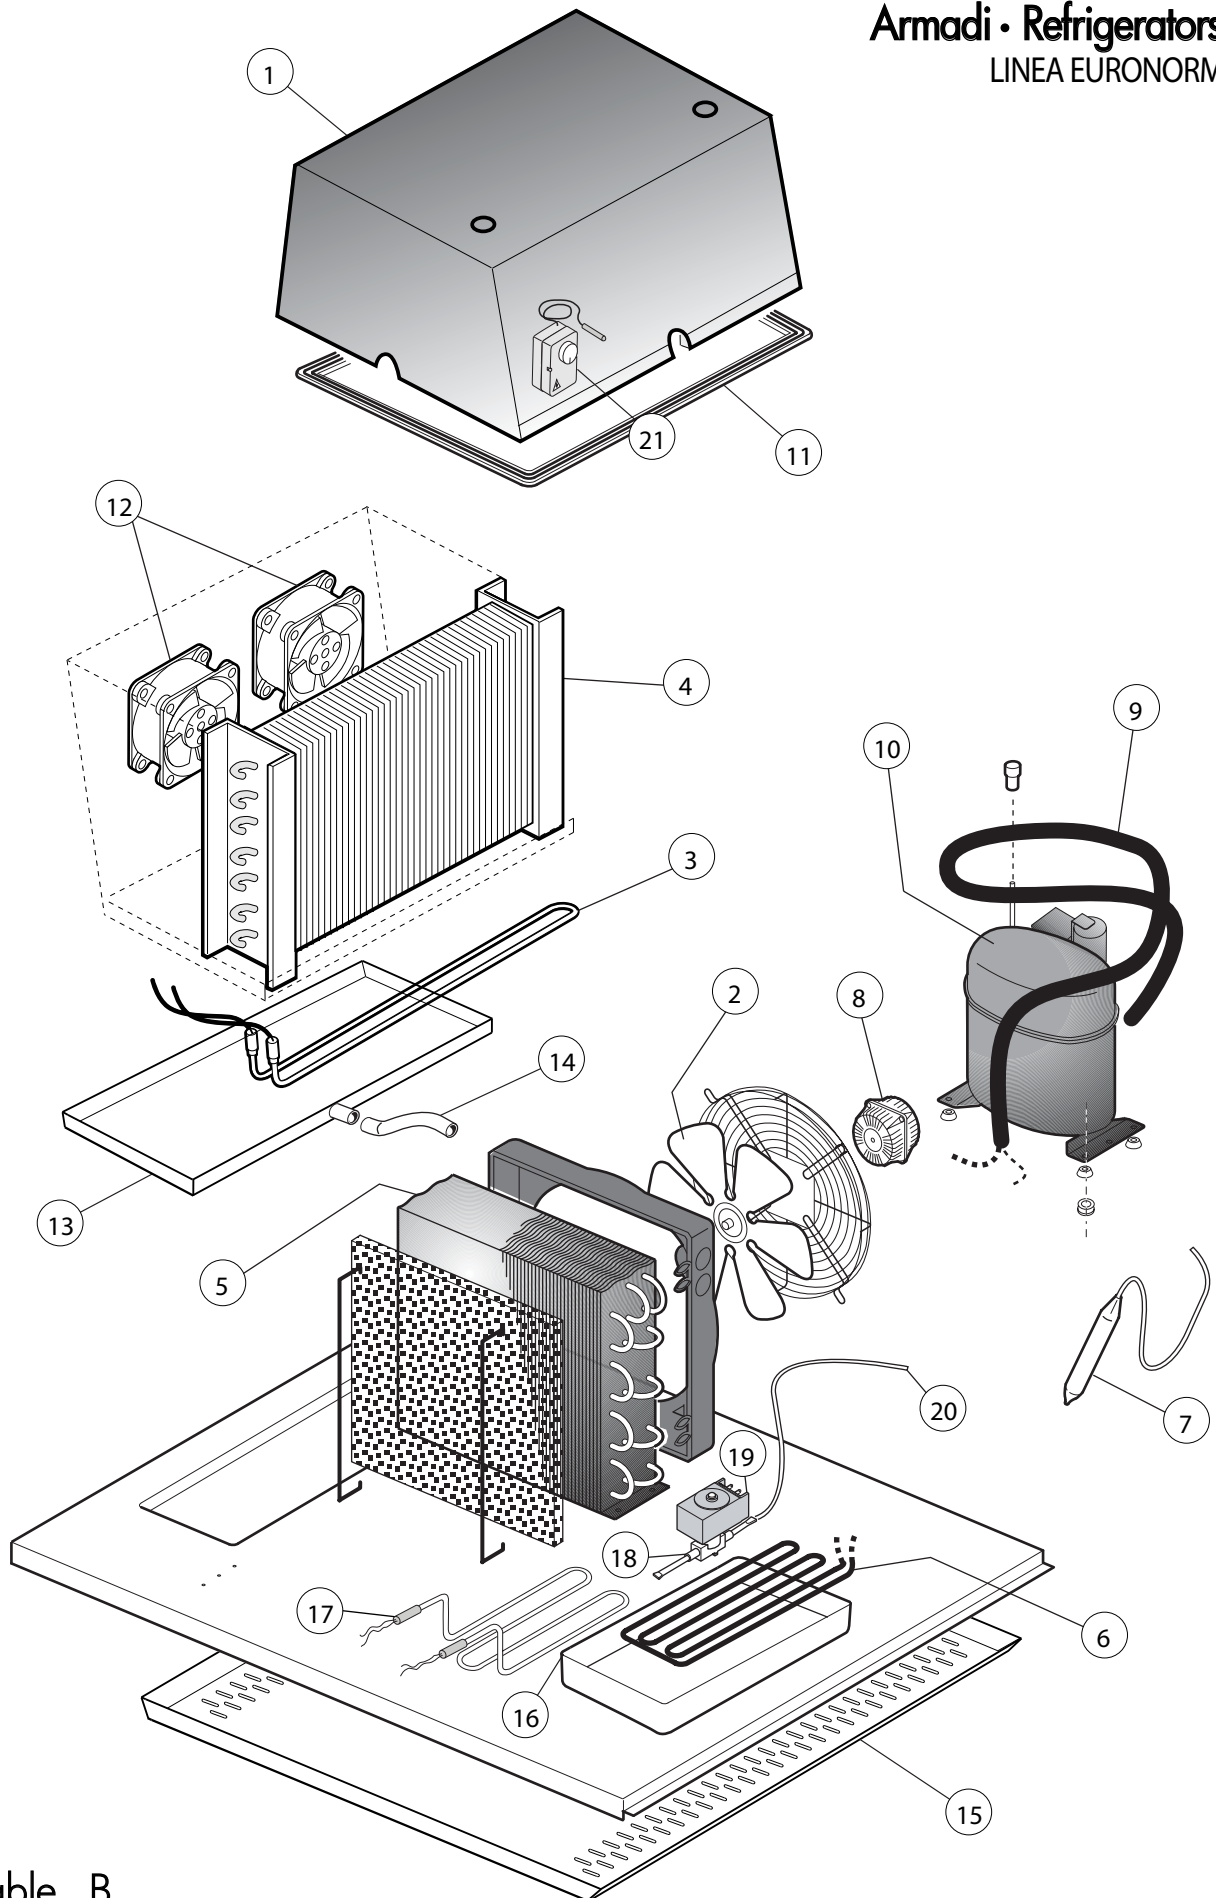

Armadi • Refrigerators

LINEA EURONORM

Table_B

EDITION 11 2013

FRNC3E10152405F • AS-EN2