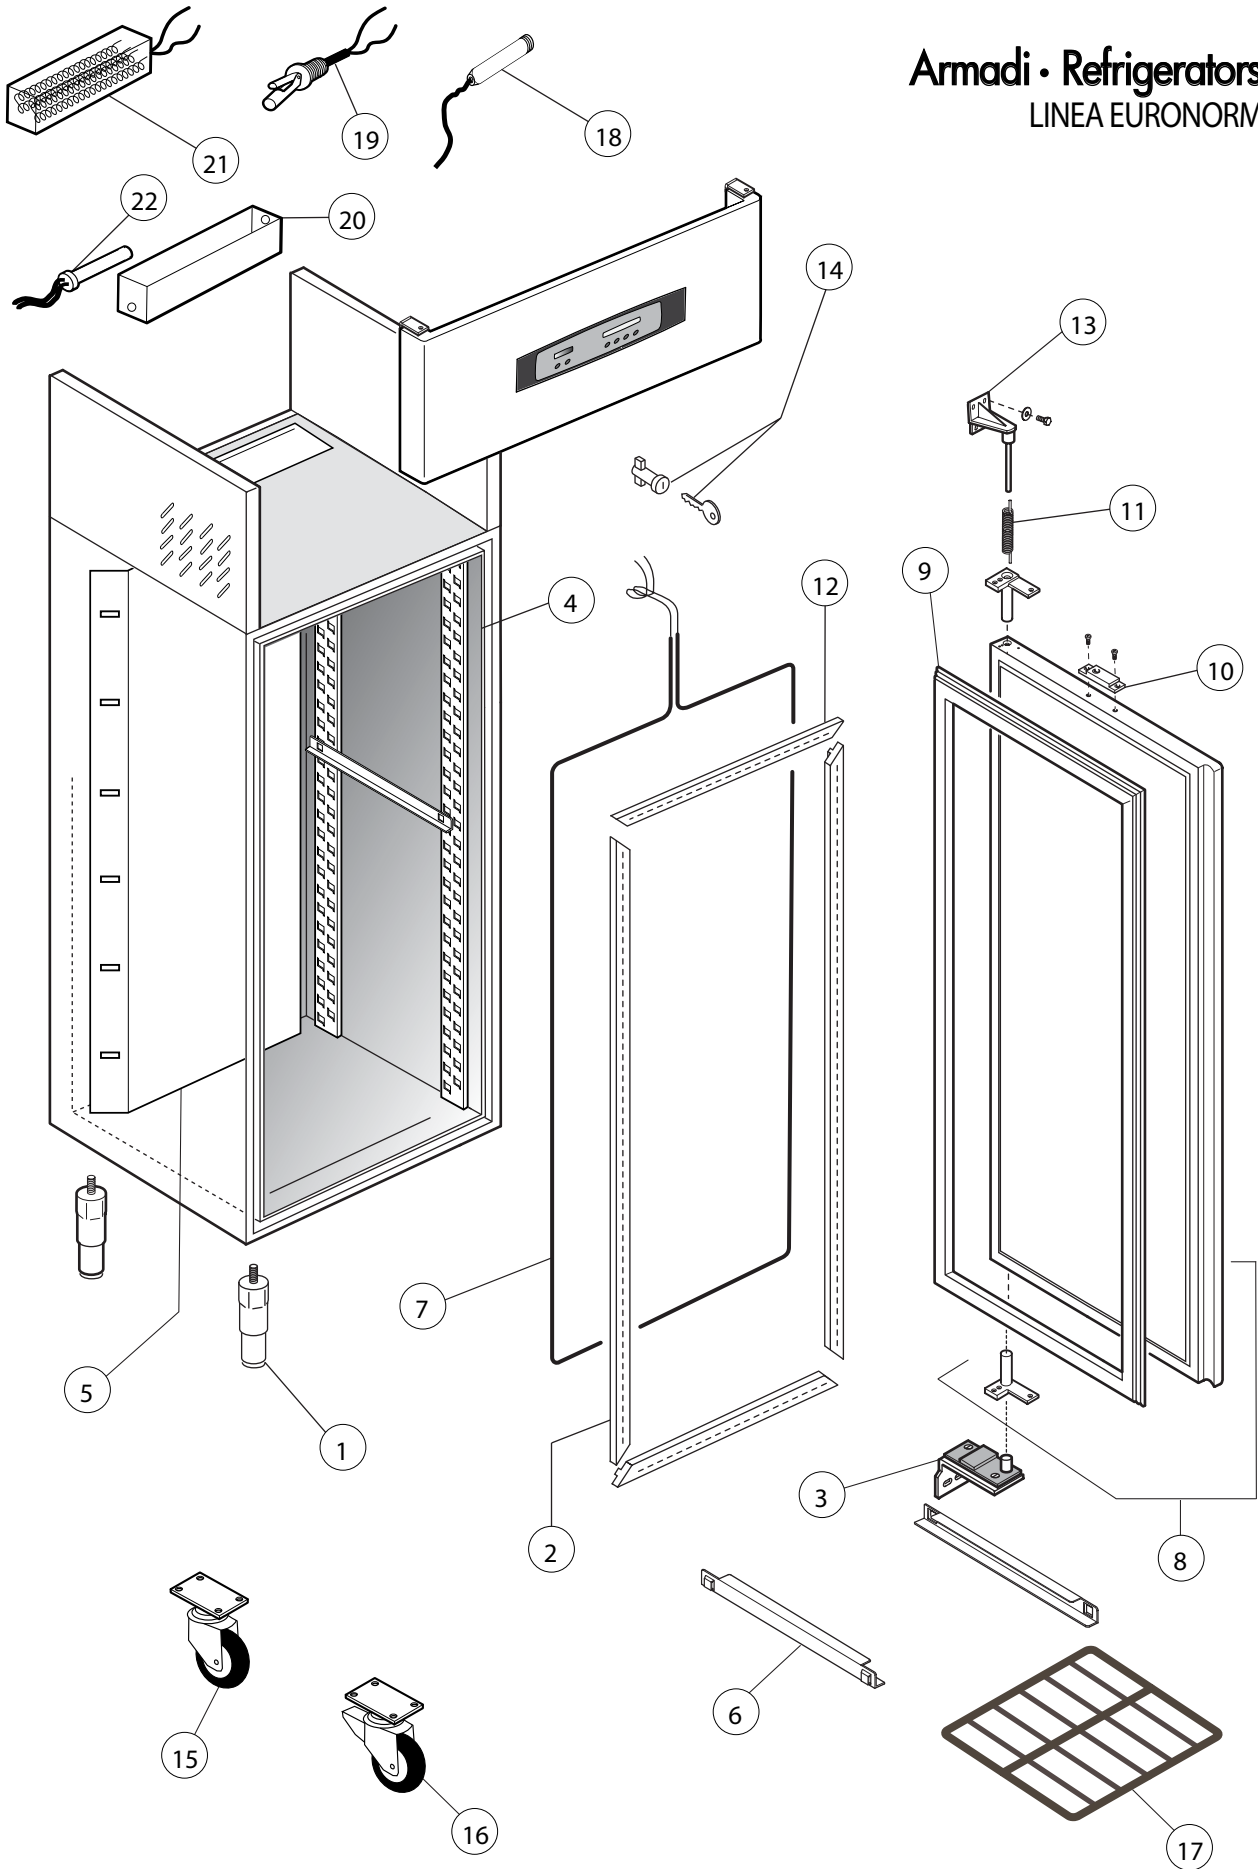

Armadi • Refrigerators

LINEA EURONORM

Table_A

EDITION 11 2013

FRNC3E10152405F • AS-EN2