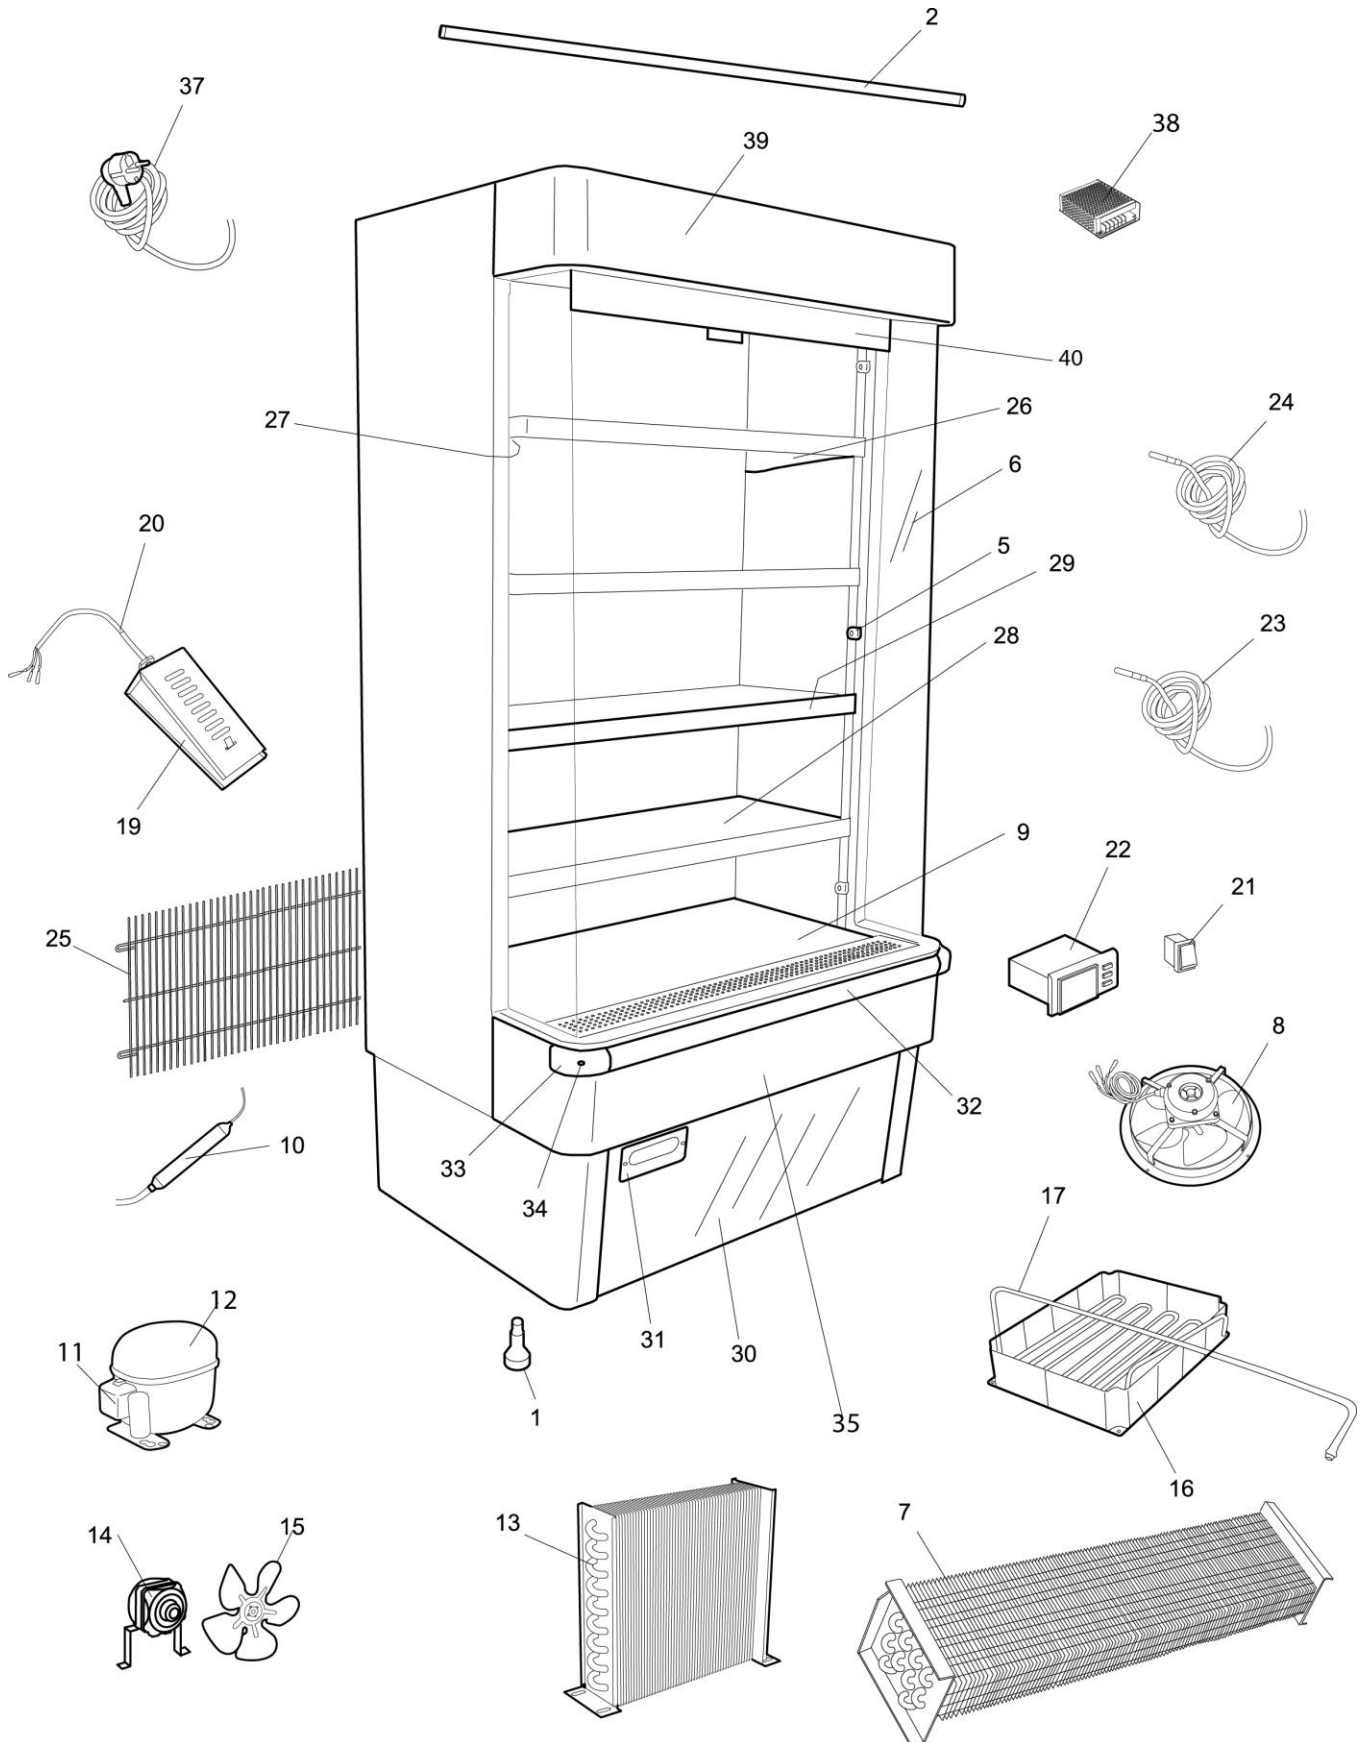

JOLLY SLX SB 19 T.NOTTE R452A (COD. E6144R3401)

Open wall display for sausages and dairy products

Spare parts drawing

Updated on 15/07/2019

JOLLY SLX SB 19 T.NOTTE R452A (COD. E6144R3401)

Open wall display for sausages and dairy products