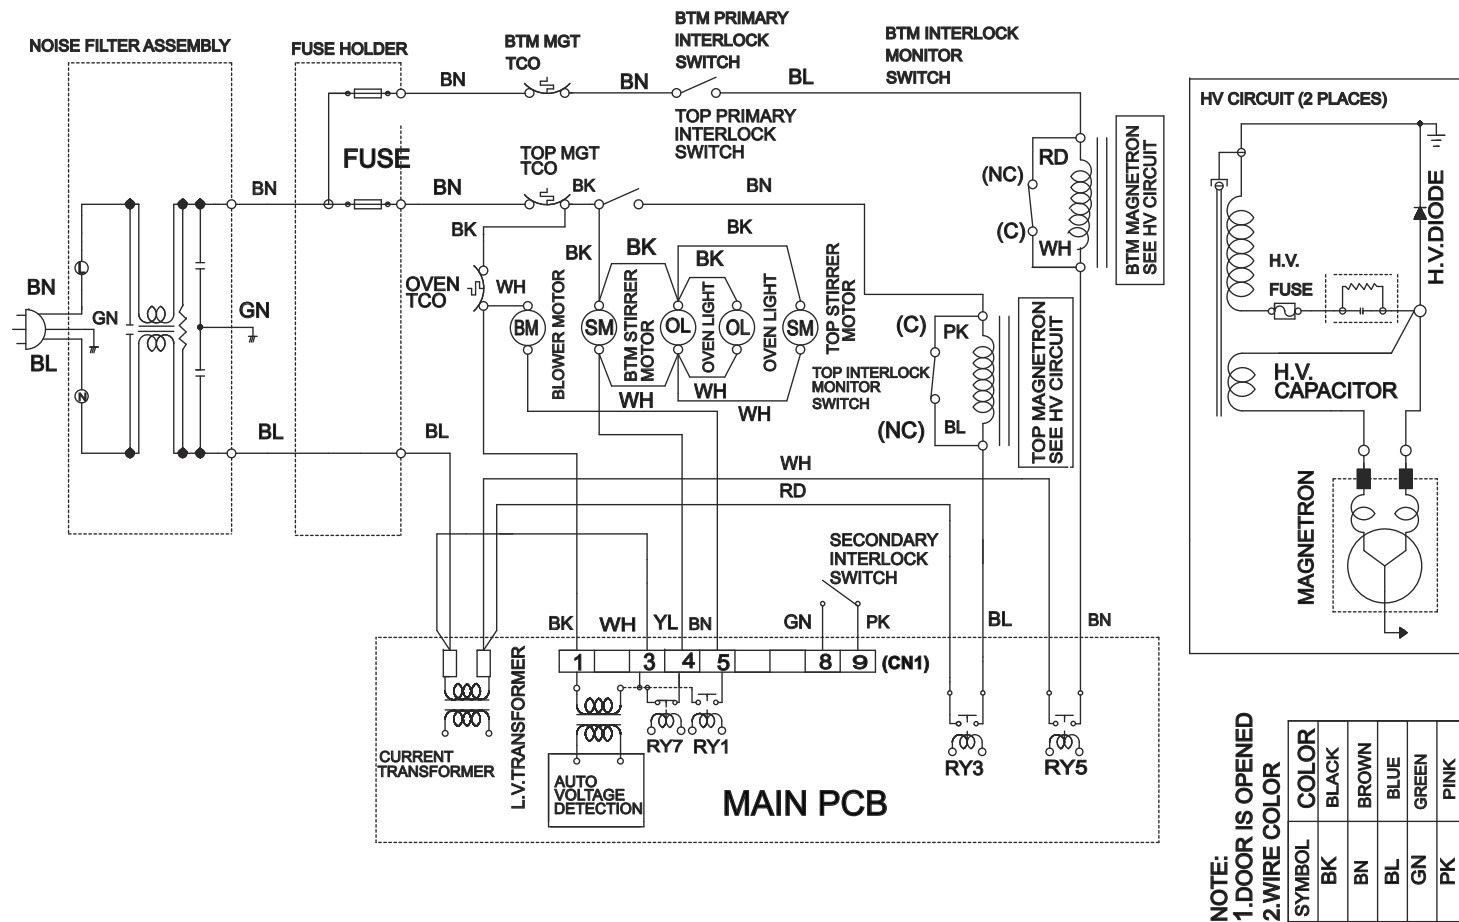

Profi-Mikrowelle RFS 518 TS

PART NO: 20063201

WARNING

To avoid risk of electrical shock, personal injury or death, disconnect power to oven and discharge capacitor before servicing, unless testing requires it.

AC 220-240V/50Hz
SINGLE PHASE ONLY