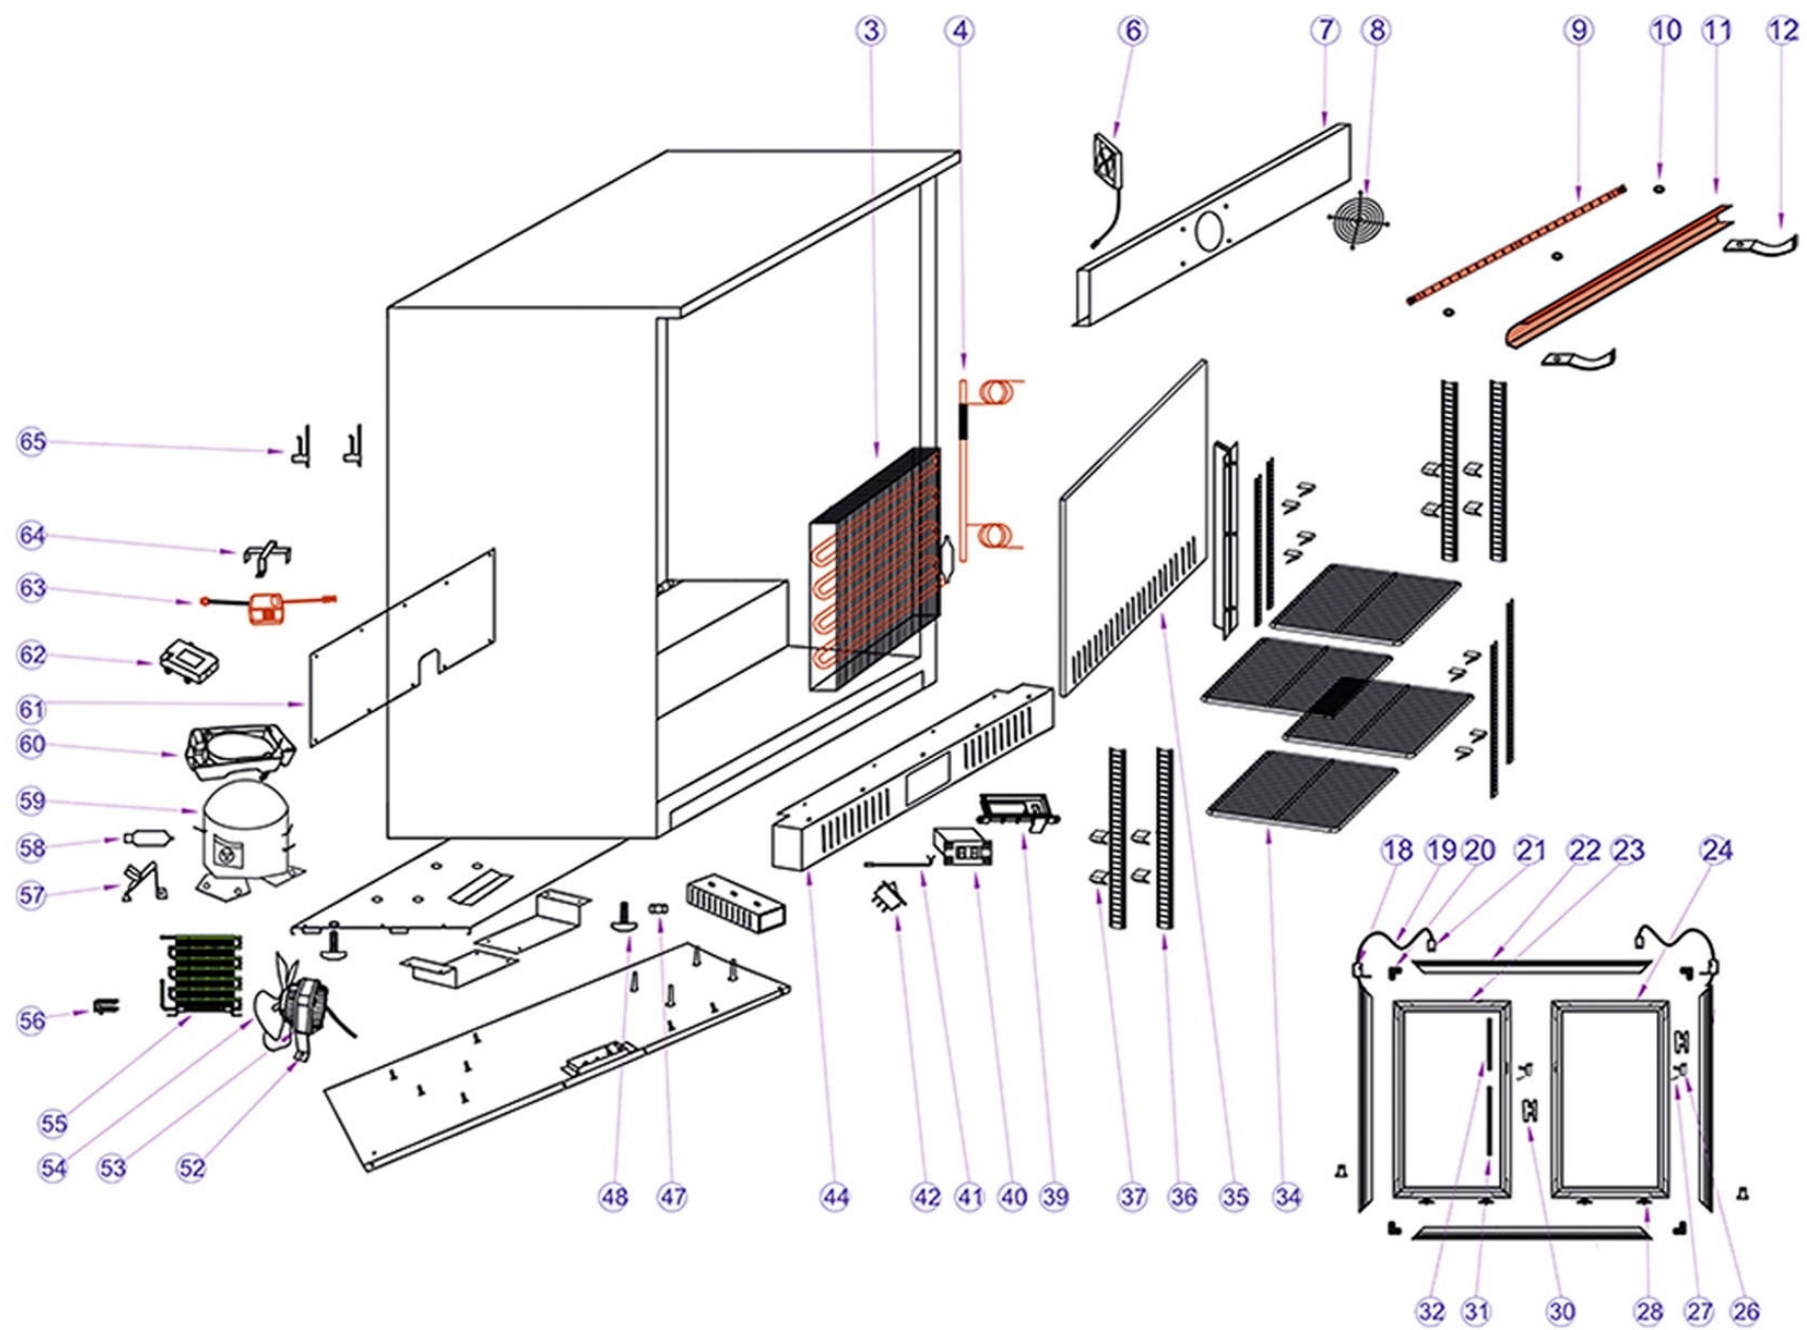

## Rückbuffet-Unterbauschrank RBS 900-87-S

[Art. 4358702100]

15866 / DB200S

| Position | ItemNo | Description                    |
|----------|--------|--------------------------------|
| 03       | 14289  | Evaporator                     |
| 04       | 14527  | Heat Exchanger                 |
| 06       | 13411  | Evaporator Fan                 |
| 07       | 13434  | Evaporator Fan Cover           |
| 08       | 13561  | Finger Guard                   |
| 09       | 15593  | LED Light 540 mm               |
| 10       | 10107  | Silicone Pad                   |
| 11       | 15413  | Lamp Cover                     |
| 12       | 15356  | End Piece For Lamp Cover       |
| 18       | 14638  | Complete Side Wheel            |
| 19       | 12424  | Spring 90cm                    |
| 20       | 12000  | Door Frame Connection          |
| 21       | 12227  | Fixation Of Spring (Top)       |
| 22       | 12012  | Door Frame Top                 |
| 23       | 12315  | Glass Door Left                |
| 24       | 12338  | Glass Door Right               |
| 25       | 12009  | Door Frame Right               |
| 26       | 10713  | Lock With Key                  |
| 27       | 10667  | Ekstra Keys                    |
| 28       | 12197  | Door Wheel                     |
| 29       | 11993  | Door Frame Bottom              |
| 30       | 12425  | Stay Fastener                  |
| 31       | 12391  | Sealing Left/Right             |
| 32       | 12392  | Sealing Strip Between Doors    |
| 33       | 12008  | Door Frame Left                |
| 34       | 15145  | Shelf, Side For Db300H         |
| 35       | 14399  | Evaporator Cover               |
| 36       | 14994  | Rail For Shelves               |
| 37       | 15084  | Shelf Clip                     |
| 40       | 14062  | Thermostat XR02CX Blue         |
|          | 38636  | Thermostat Blue                |
|          | 42057  | Thermostat DT-01               |
| 41       | 13873  | NTC Probe                      |
|          | 42060  | NTC Probe for Thermostat DT-01 |
| 42       | 13748  | Light Switch                   |
| 44       | 10841  | Bottom Panel                   |
| 47       | 10059  | Nut                            |
| 48       | 14558  | Adjustable Feet                |
| 52       | 13364  | Condenser Fan Foot             |
| 53       | 13371  | Condenser Fan Motor            |
| 54       | 13484  | Fan Blade 200 mm For CA03      |
| 55       | 14139  | Condenser                      |
| 56       | 13726  | Wire Clamp                     |
| 57       | 10048  | Dry Filter Bracket             |
| 58       | 15711  | Filter Drier                   |
| 59       | 11739  | Compressor HXL170A R600A       |
| 60       | 11494  | Drip Tray                      |
| 61       | 10780  | Back Plate                     |
| 62       | 13652  | Junction Box                   |
| 63       | 13687  | Power Supply                   |
| 64       | 16847  | Bracket For Power Supply       |
| 65       | 13728  | Wire Holder                    |