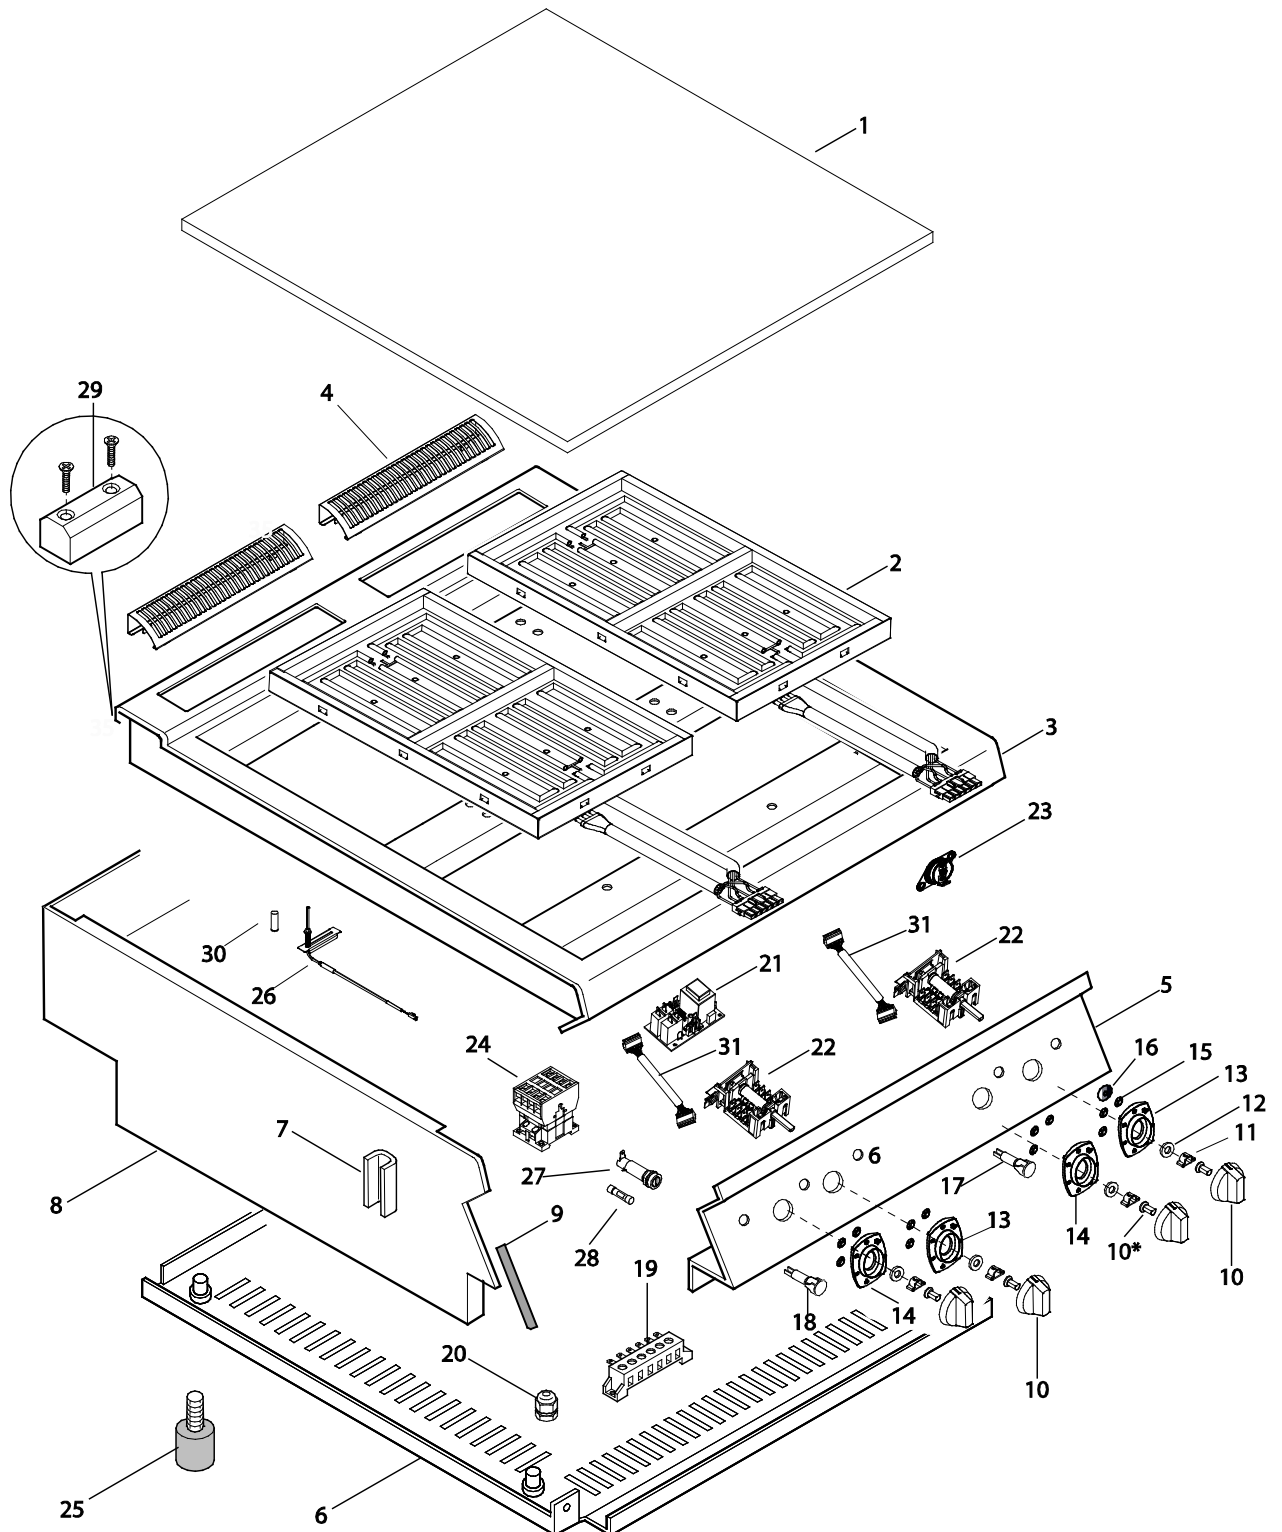

Vista generale / Main view

1	831858100	0C8549	PIASTRA	TOP	A,C,E
1	831857700	0C8548	PIASTRA	TOP	B,D,F
2	617839100	0C8545	RESISTENZA ELETTRICA	HEATING ELEMENT	
3	87089P300	0C8553	RIPIANO 400 MM	TOP 400 MM	A
3	87089P100	0C8551	RIPIANO 400 MM	TOP 400 MM	C,E
3	87089P200	0C8552	RIPIANO 800 MM	TOP 800 MM	B
3	870895200	0C8550	RIPIANO 800 MM	TOP 800 MM	D,F
4	50389LP00	0C7333	GRIGLIA CAMINO	GRATE, CHIMNEY	
5	85089B000	0C7291	CRUSCOTTO TOP 400 MM	CONTROL PANEL TOP 400 MM	A
5	85089FW00	0C7647	CRUSCOTTO TOP 400 MM	CONTROL PANEL TOP 400 MM	C,E
5	85589A400	0C7308	CRUSCOTTO TOP 800 MM	CONTROL PANEL TOP 800 MM	B
5	85089FX00	0C7648	CRUSCOTTO TOP 800 MM	CONTROL PANEL TOP 800 MM	D,F
6	5038A1U00	*	FONDO PIANO 400	BOTTOM TOP 400 MM	A,C,E
6	5038A1V00	*	FONDO PIANO 800	BOTTOM TOP 800 MM	B,D,F
7	527850500	0C0156	PIASTRA FISSAGGIO FIANCHI	SIDE PANELS JOINTING PLATE	
8	85089F701	0C8544	FASCIA LATERALE 400 MM	EXTERNAL PANEL 400 MM	A
8	85089FA01	0C7268	FASCIA LATERALE 400 MM	EXTERNAL PANEL 400 MM	C,E
8	85089F801	0C7536	FASCIA LATERALE 800 MM	EXTERNAL PANEL 800 MM	B
8	85089FB01	0C8464	FASCIA LATERALE 800 MM	EXTERNAL PANEL 800 MM	D,F
9	543821900	0C2496	GUARNIZIONE CRUSCOTTO	GASKET CONTROL PANEL	
10	511850G01	0C6670	MANOPOLA	KNOB	A,B
10	548878201	0C7232	MANOPOLA	KNOB	C,D
10	548865500	0A5621	MANOPOLA	KNOB	E ,F
10*	548877V00	0C7345	ADATTATORE MANOPOLA	KNOB ADAPTER	
11	214590701	025245	MOLLETTA PER MANOPOLA	SPRING FOR KNOB	
12	543821000	053816	GUARNIZIONE MANOPOLA	GASKET, KNOB	
13	548877C00	0C7176	ENERGIA	KNOB RING, ENERGY FRONT REGULATOR	A,B
13	548879K00	0C7639	ENERGIA	KNOB RING, ENERGY FRONT REGULATOR	C,D,E
14	548877D00	0C7177	ENERGIA	KNOB RING, ENERGY BACK REGULATOR	A,B
14	548879L00	0C7640	ENERGIA	KNOB RING, ENERGY BACK REGULATOR	C,D,E,F
15	218912211	069567	PIASTRINA PER GHIERA	PLATE FOR KNOB RING	
16	541813800	0C6171	RONDELLA SILICONE	SILICONE WASHER	
17	876800002	005010	LAMPADA SPIA VERDE	GREEN LAMP	
18	876800102	005011	LAMPADA SPIA ARANCIO	ORANGE LAMP	
19	A05714000	058613	MORSETTIERA	MAIN TERMINAL BOARD	
20	544802300	0C0068	PRESSACAVO	TIGHTENER, CORD	
21	673800200	0C8547	SCHEDA ELETTRONICA	ELECTRONIC BOARD	A,C,E; tech.bull PDX2014-03
21	673800100	0C8546	SCHEDA ELETTRONICA	ELECTRONIC BOARD	B,D,F; tech.bull PDX2014-04
22	641805200	0C7415	REGOLATORE ENERGIA	ENERGY REGULATOR	tech.bull PDX2014-03 and 04
23	646815700	0C4223	CLIXON	CLIXON	
24	648807900	0C7622	CONTATTORE	CONTACTOR	
25	315252601	026806	PIEDINO	FOOT	
26	831857800	0C7421	TERMOCOPPIA K 1500MM	SENSOR K 1500MM	
27	652800401	056582	PORTA FUSIBILE	FUSE HOLDER	
28	652806100	0C4996	FUSIBILE	FUSE	
29	516860702	0C0137	PIASTRINA UNIONE	CONNECTION PLATE	
30	569807M00	0C8674	TUBETTO CERAMICA	CERAMIC TUBE	
31	*	0C9773	CAVETTO SCHEDA SELETTORE	CABLE SPARTA TO SELECTOR	Only cable art31
*	63889AD00	*	ASSIEME CAVI COMPLETO	WIRING HARNESS COMPLETE	A,C,E
*	633847600	*	ASSIEME CAVI COMPLETO	WIRING HARNESS COMPLETE	B,D,F