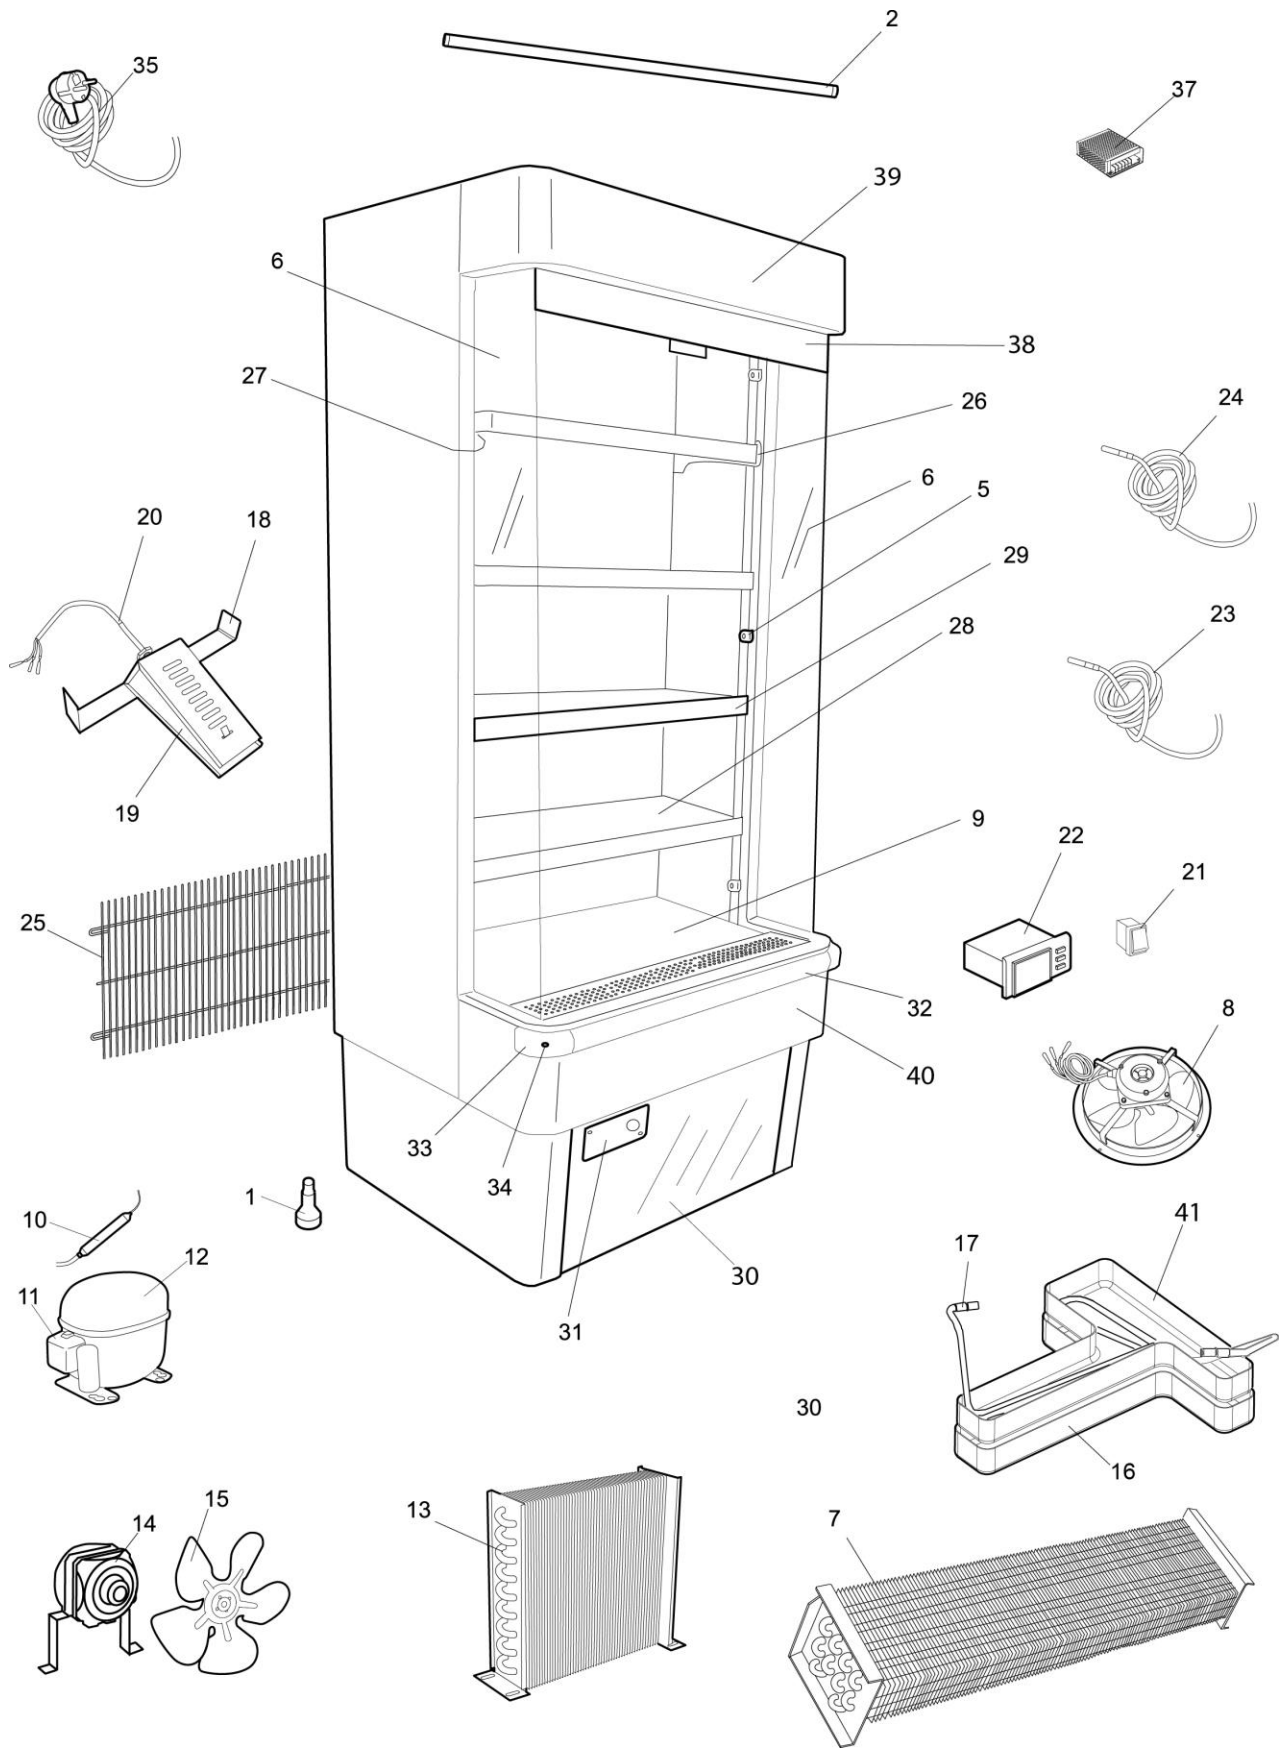

JOLLY SLX SB 7 T.NOTTE R452A (COD. E6141R3401)

Open wall display for sausages and dairy products

Spare parts drawing

Updated on

JOLLY SLX SB 7 T.NOTTE R452A (COD. E6141R3401)

Open wall display for sausages and dairy products