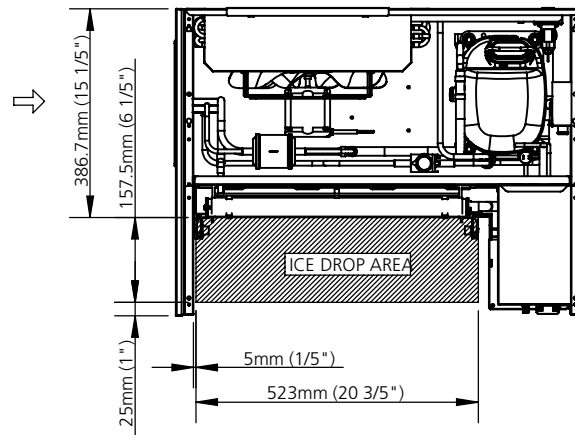

Masszeichnung Eiswürfelbereiter SVH 203

UNIT OF MEASUREMENT: mm (inch)

1. POWER CORD 220V 50Hz;
2. 3/4" GAS-WATER INLET ;
3. 13/16" OD - WATER OUTLET;
4. AIR INLET / AIR FILTER;
5. 3/4" GAS-WATER OUTLET, WATER COOLED UNIT ONLY;
6. 3/4" GAS-WATER INLE , WATER COOLED UNIT ONLY.

AIR FLOW

WATER COOLED