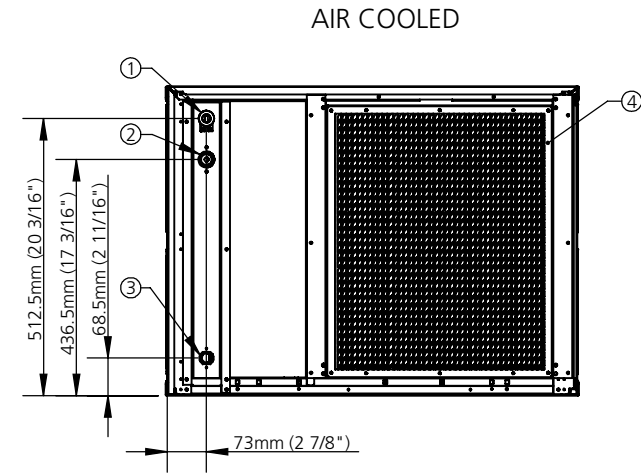

Masszeichnung Eiswürfelbereiter SVH 203

UNIT OF MEASUREMENT: mm (inch)

1. POWER CORD 220V 50Hz;
2. 3/4" GAS-WATER INLET ;
3. 13/16" OD - WATER OUTLET;
4. AIR INLET / AIR FILTER;
5. 3/4" GAS-WATER OUTLET, WATER COOLED UNIT ONLY;
6. 3/4" GAS-WATER INLE , WATER COOLED UNIT ONLY.

AIR FLOW

WATER COOLED