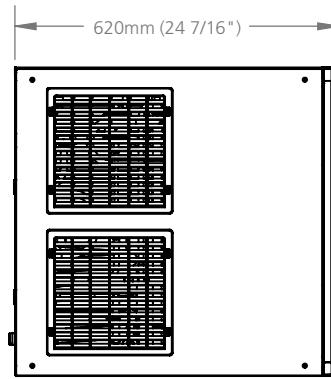

Masszeichnung Eiswürfelbereiter SVH 203

UNIT OF MEASUREMENT: mm (inch)

1. POWER CORD 220V 50Hz;
2. 3/4" GAS-WATER INLET ;
3. 13/16" OD - WATER OUTLET;
4. AIR INLET / AIR FILTER;
5. 3/4" GAS-WATER OUTLET, WATER COOLED UNIT ONLY;
6. 3/4" GAS-WATER INLE , WATER COOLED UNIT ONLY.