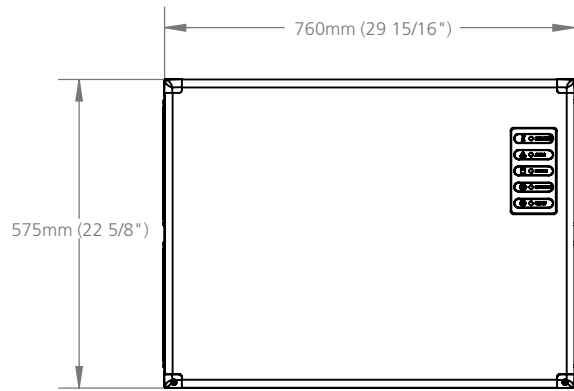

Masszeichnung Eiswürfelbereiter SVH 203

UNIT OF MEASUREMENT: mm (inch)

1. POWER CORD 220V 50Hz;
2. 3/4" GAS-WATER INLET ;
3. 13/16" OD - WATER OUTLET;
4. AIR INLET / AIR FILTER;
5. 3/4" GAS-WATER OUTLET, WATER COOLED UNIT ONLY;
6. 3/4" GAS-WATER INLE , WATER COOLED UNIT ONLY.