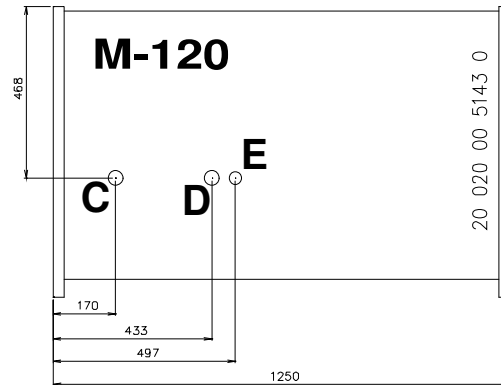

Masszeichnung

Wandkühlregal ALASKA 120 ENERGY

	A	B		A	B
71	710	645	180	1856	1792
100	960	896	240	2436	2372
120	1250	1186	300	2956	2892
150	1510	1446	360	3648	3584

Position Ablauf

MODELLO	VASCA	FONDO
R452 REMOTE OPEN	20 020 00 5143 0	20 040 00 0262 0
R452 REMOTE CLOSED	20 020 00 5143 0	20 040 00 0262 0
R452 INTEGRAL OPEN	20 020 00 5143 0	20 040 00 0262 0
R452 INTEGRAL CLOSED	20 020 00 5143 0	20 040 00 0262 0
R452 VBN REMOTE OPEN	20 020 00 5143 0	20 040 00 0262 0
R452 VBN REMOTE CLOSED	20 020 00 5143 0	20 040 00 0262 0
R452 VBN INTEGRAL OPEN	20 020 00 5143 0	20 040 00 0262 0
R452 VBN INTEGRAL CLOSED	20 020 00 5143 0	20 040 00 0262 0
R290 INTEGRAL OPEN		
R290 INTEGRAL CLOSED	20 020 00 5143 0	20 040 00 0262 0
R290 VBN INTEGRAL OPEN		
R290 VBN INTEGRAL CLOSED	20 020 00 5143 0	20 040 00 0262 0

MODELLO	VASCA	FONDO
R452 REMOTE OPEN		
R452 REMOTE CLOSED		
R452 INTEGRAL OPEN		
R452 INTEGRAL CLOSED		
R452 VBN REMOTE OPEN		
R452 VBN REMOTE CLOSED		
R452 VBN INTEGRAL OPEN		
R452 VBN INTEGRAL CLOSED	20 010 2697 00	60 020 0429 0
R290 INTEGRAL OPEN	20 010 2697 00	60 020 0429 0
R290 INTEGRAL CLOSED		
R290 VBN INTEGRAL OPEN		
R290 VBN INTEGRAL CLOSED		