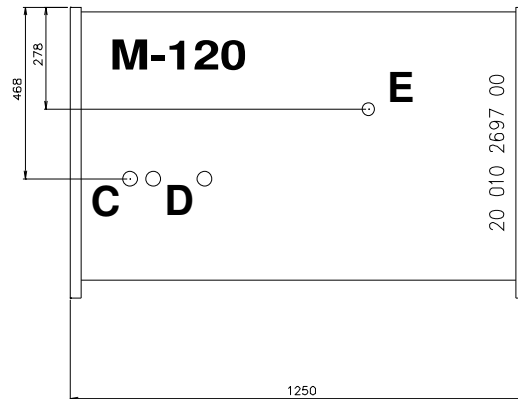

Masszeichnung

Wandkühlregal ALASKA 120 ENERGY

	A	B		A	B
71	710	645	180	1856	1792
100	960	896	240	2436	2372
120	1250	1186	300	2956	2892
150	1510	1446	360	3648	3584

Position Ablauf

MODELLO	VASCA	FONDO
R452 REMOTE OPEN	20 020 00 5143 0	20 040 00 0262 0
R452 REMOTE CLOSED	20 020 00 5143 0	20 040 00 0262 0
R452 INTEGRAL OPEN	20 020 00 5143 0	20 040 00 0262 0
R452 INTEGRAL CLOSED	20 020 00 5143 0	20 040 00 0262 0
R452 VBN REMOTE OPEN	20 020 00 5143 0	20 040 00 0262 0
R452 VBN REMOTE CLOSED	20 020 00 5143 0	20 040 00 0262 0
R452 VBN INTEGRAL OPEN	20 020 00 5143 0	20 040 00 0262 0
R452 VBN INTEGRAL CLOSED	20 020 00 5143 0	20 040 00 0262 0
R290 INTEGRAL OPEN		
R290 INTEGRAL CLOSED	20 020 00 5143 0	20 040 00 0262 0
R290 VBN INTEGRAL OPEN		
R290 VBN INTEGRAL CLOSED	20 020 00 5143 0	20 040 00 0262 0

MODELLO	VASCA	FONDO
R452 REMOTE OPEN		
R452 REMOTE CLOSED		
R452 INTEGRAL OPEN		
R452 INTEGRAL CLOSED		
R452 VBN REMOTE OPEN		
R452 VBN REMOTE CLOSED		
R452 VBN INTEGRAL OPEN		
R452 VBN INTEGRAL CLOSED	20 010 2697 00	60 020 0429 0
R290 INTEGRAL OPEN	20 010 2697 00	60 020 0429 0
R290 INTEGRAL CLOSED		
R290 VBN INTEGRAL OPEN		
R290 VBN INTEGRAL CLOSED		