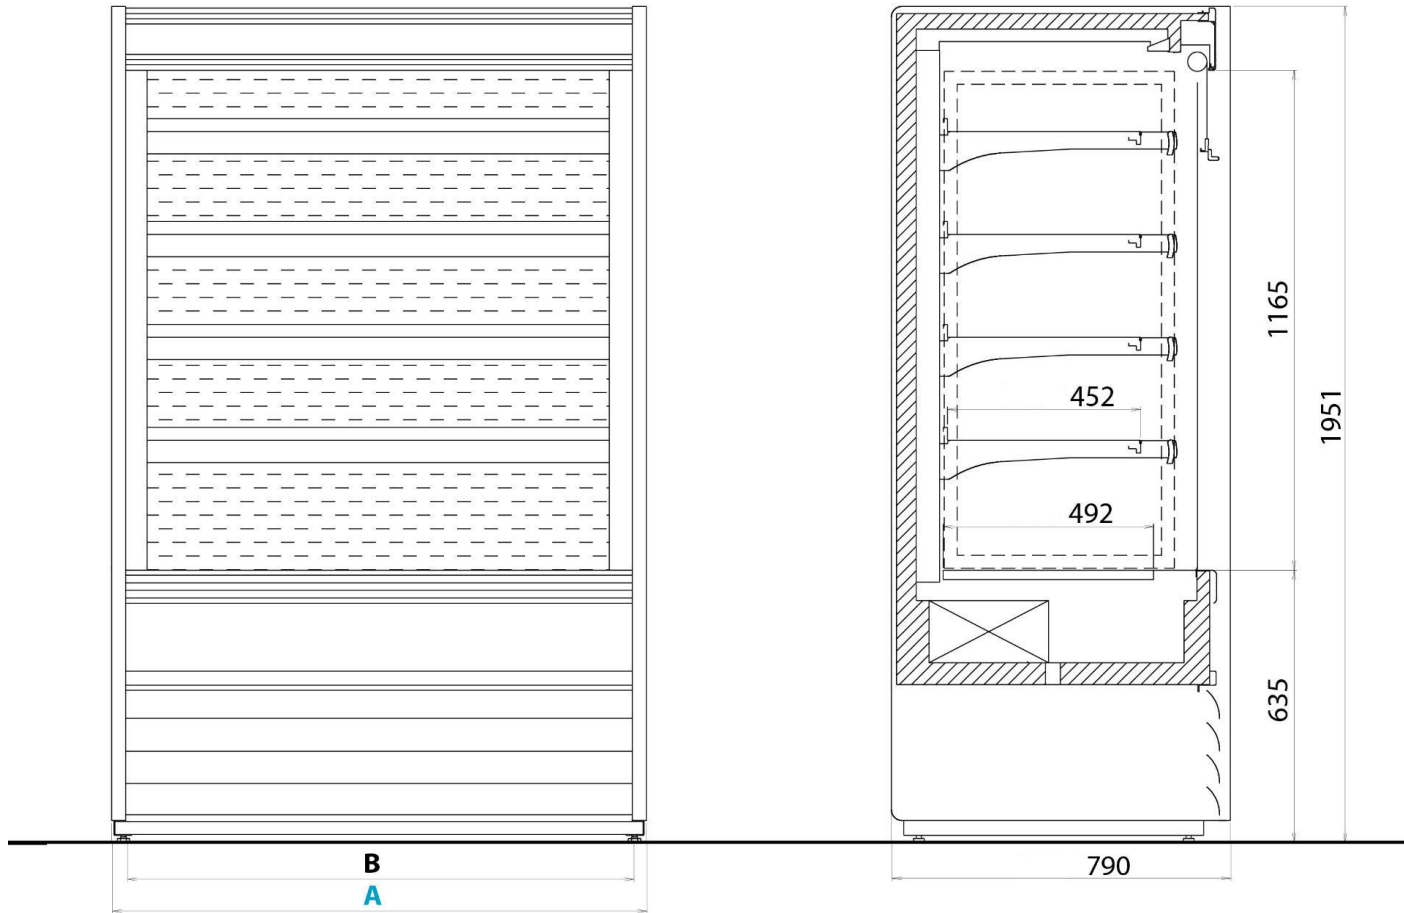

Masszeichnung

Wandkühlregal ALASKA 120 ENERGY

	A	B		A	B
71	710	645	180	1856	1792
100	960	896	240	2436	2372
120	1250	1186	300	2956	2892
150	1510	1446	360	3648	3584

Position Ablauf

MODELLO	VASCA	FONDO
R452 REMOTE OPEN	20 020 00 5143 0	20 040 00 0262 0
R452 REMOTE CLOSED	20 020 00 5143 0	20 040 00 0262 0
R452 INTEGRAL OPEN	20 020 00 5143 0	20 040 00 0262 0
R452 INTEGRAL CLOSED	20 020 00 5143 0	20 040 00 0262 0
R452 VBN REMOTE OPEN	20 020 00 5143 0	20 040 00 0262 0
R452 VBN REMOTE CLOSED	20 020 00 5143 0	20 040 00 0262 0
R452 VBN INTEGRAL OPEN	20 020 00 5143 0	20 040 00 0262 0
R452 VBN INTEGRAL CLOSED	20 020 00 5143 0	20 040 00 0262 0
R290 INTEGRAL OPEN		
R290 INTEGRAL CLOSED	20 020 00 5143 0	20 040 00 0262 0
R290 VBN INTEGRAL OPEN		
R290 VBN INTEGRAL CLOSED	20 020 00 5143 0	20 040 00 0262 0

MODELLO	VASCA	FONDO
R452 REMOTE OPEN		
R452 REMOTE CLOSED		
R452 INTEGRAL OPEN		
R452 INTEGRAL CLOSED		
R452 VBN REMOTE OPEN		
R452 VBN REMOTE CLOSED		
R452 VBN INTEGRAL OPEN		
R452 VBN INTEGRAL CLOSED	20 010 2697 00	60 020 0429 0
R290 INTEGRAL OPEN	20 010 2697 00	60 020 0429 0
R290 INTEGRAL CLOSED		
R290 VBN INTEGRAL OPEN		
R290 VBN INTEGRAL CLOSED		